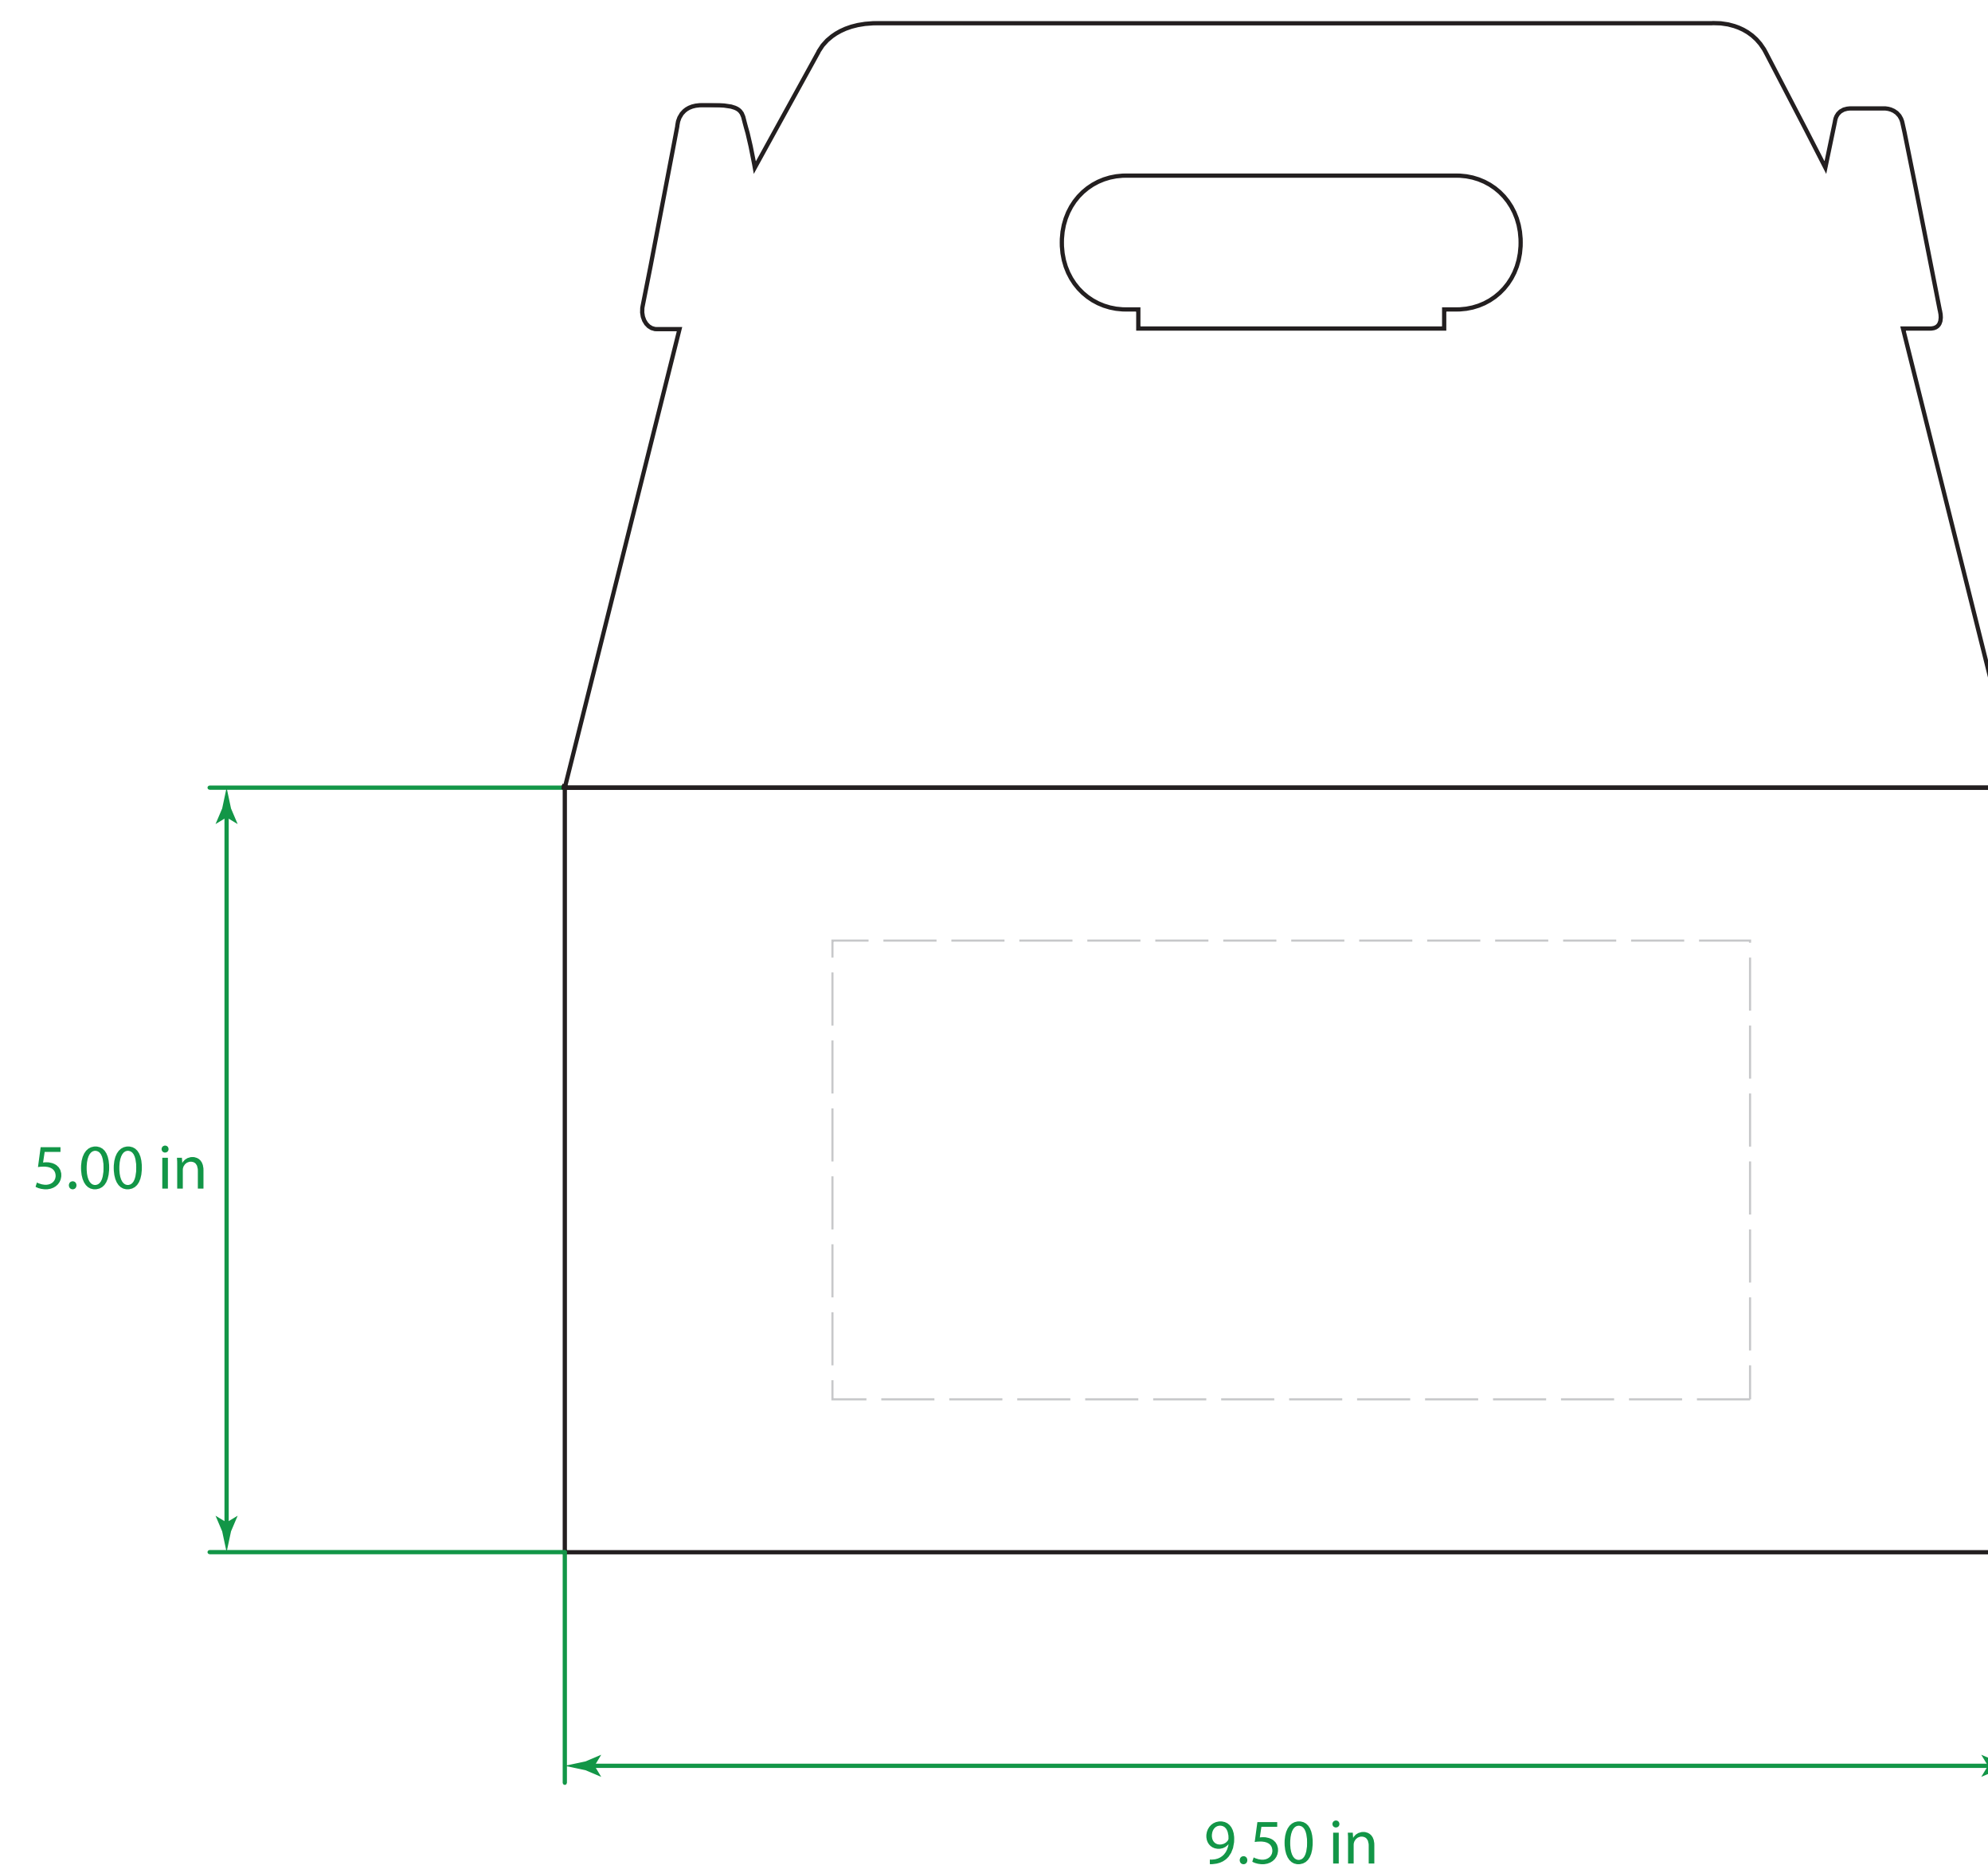

Available Product Colors:

Gloss White
(GWH)

Gable Box

Item#: 4GAB09055***

*** Insert color code

Size: 9.5(w) x 5(d) x 5(h)

Imprint Area: 6x3

PO#:

Imprint Size:

Imprint Color:

Product Color:

The colors on this page are RGB simulations of Pantone Colors. Actual colors may vary.