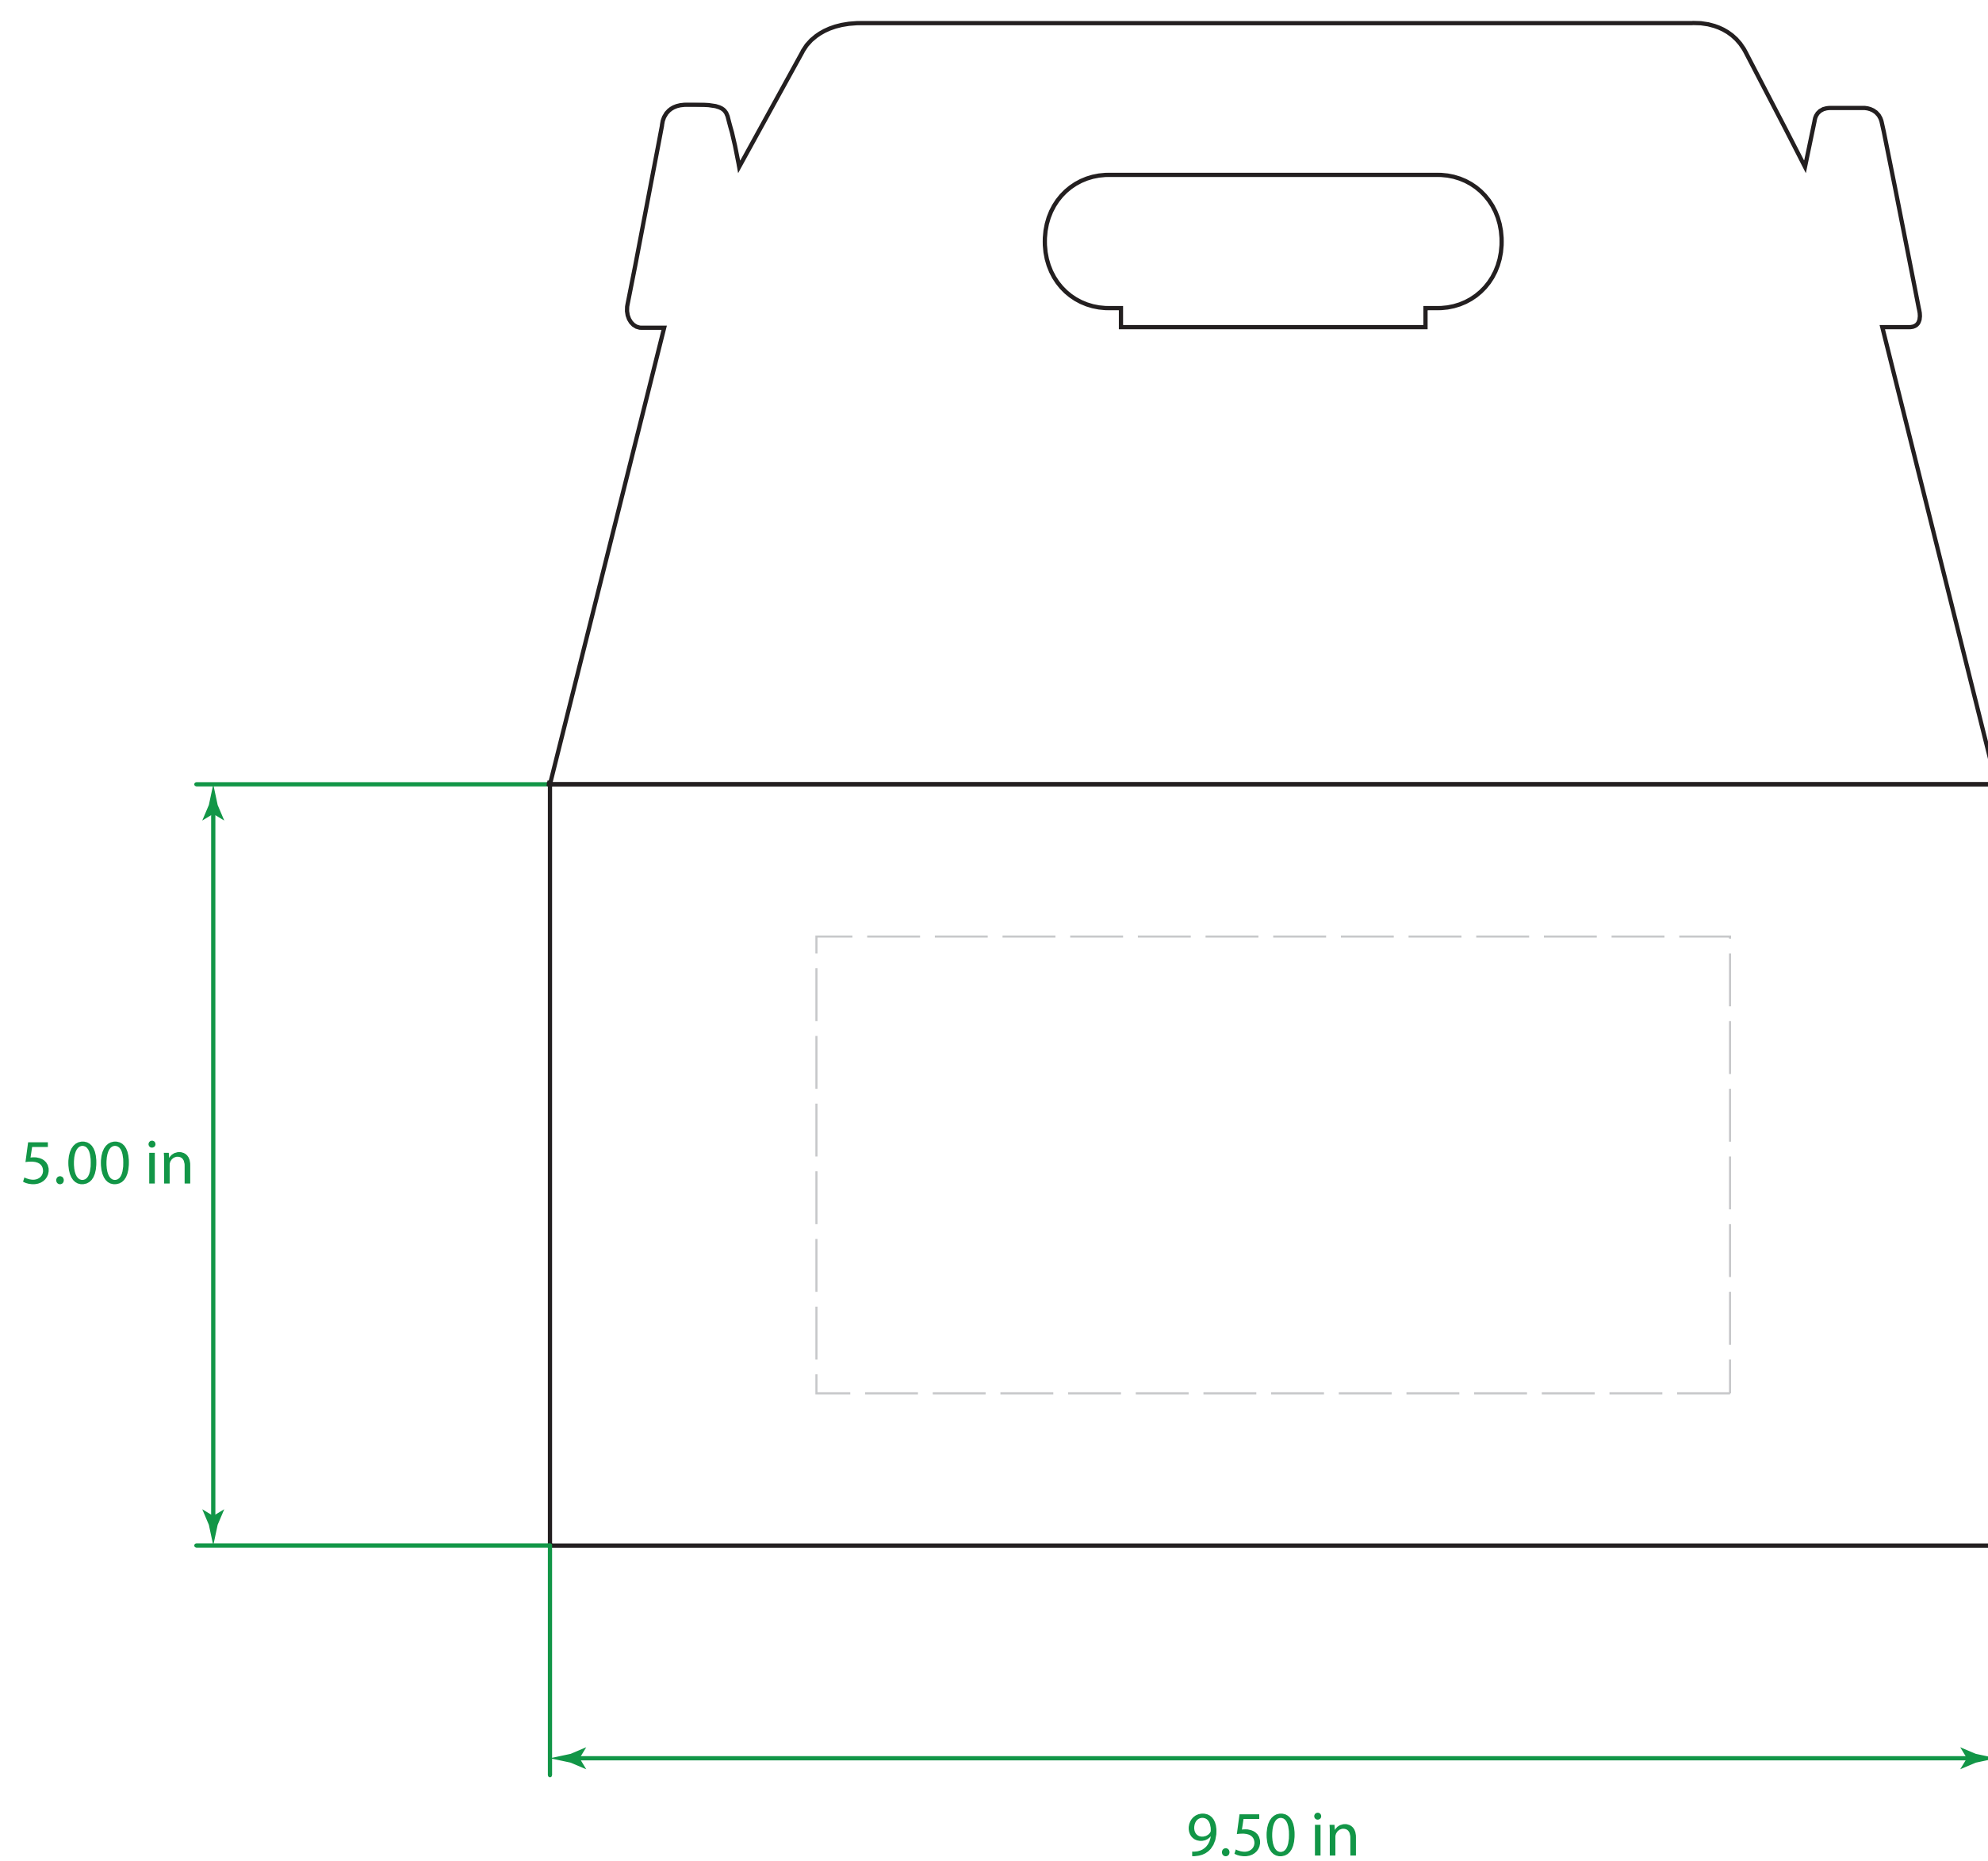

Available Product Colors:

Gloss White
(GWH)

Gable Box

Item#: 4GAB09055***

*** Insert color code

Size: 9.5(w) x 5(d) x 5(h)

Imprint Area: 6x3

PO#:

Imprint Size:

Imprint Color:

Product Color:

The colors on this page are RGB simulations of Pantone Colors. Actual colors may vary.