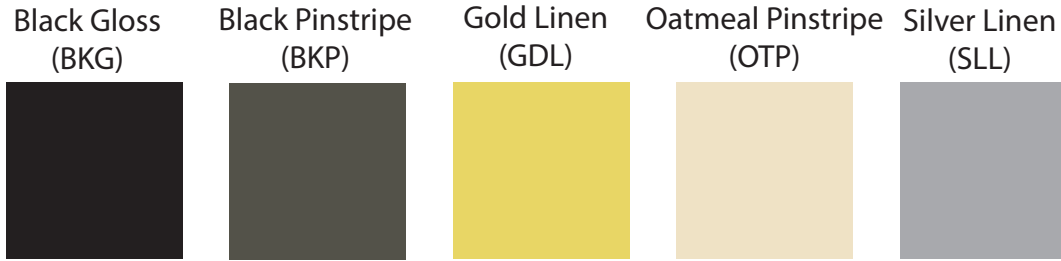

# Available Product Colors:

## Jewelry Box

Item#: 4JWB11\*\*\*

\*\*\* Insert color code

Size: Lid: 1.875 (w) x 1.25 (d)

Base: 1.75(w) x 1.125(d) x 0.625(h)

Imprint Area: 1x1

PO#:

Imprint Size:

Imprint Color:

Product Color:

*The colors on this page are RGB simulations of Pantone Colors. Actual colors may vary.*