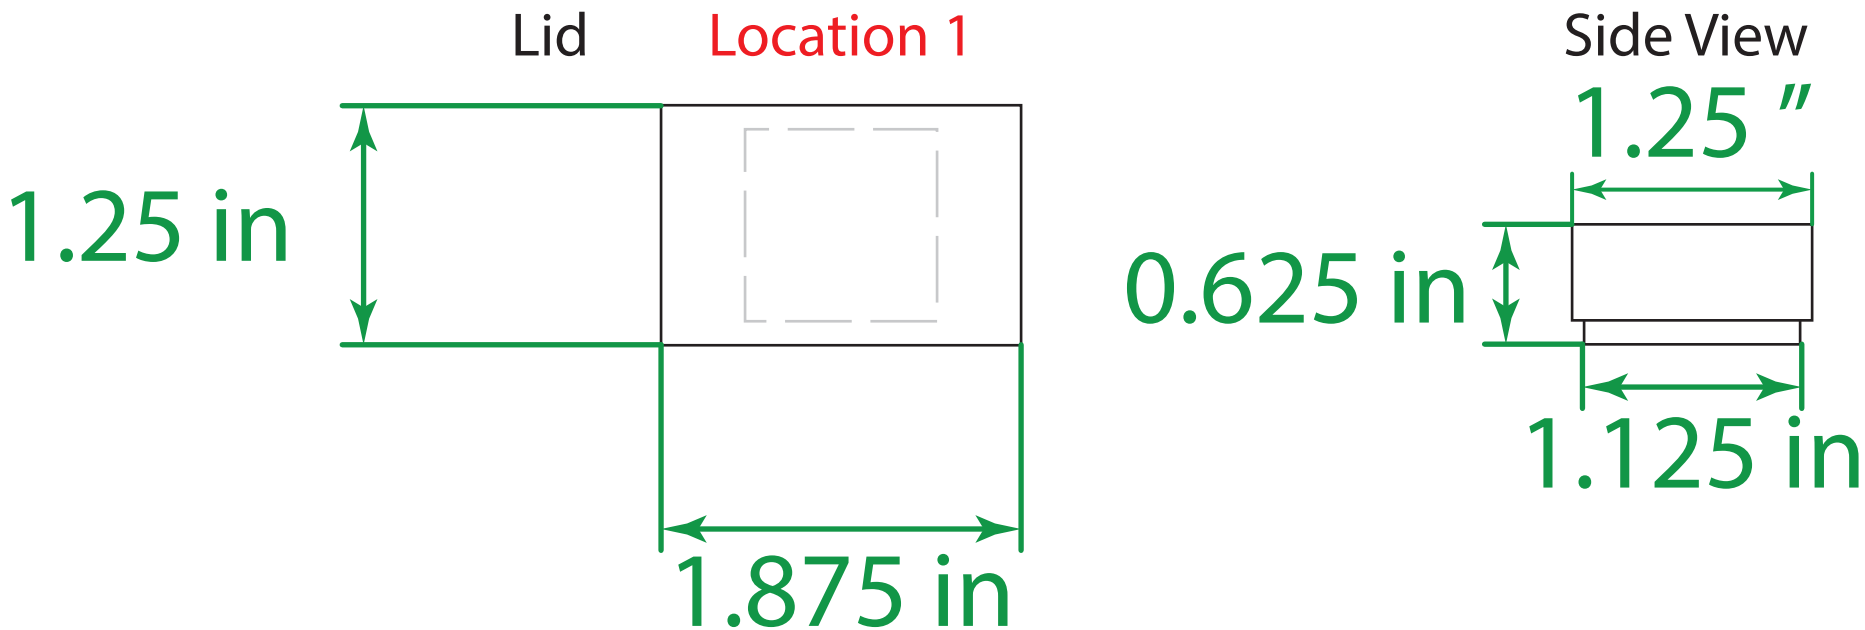

The colors on this page are RGB simulations of Pantone Colors. Actual colors may vary.