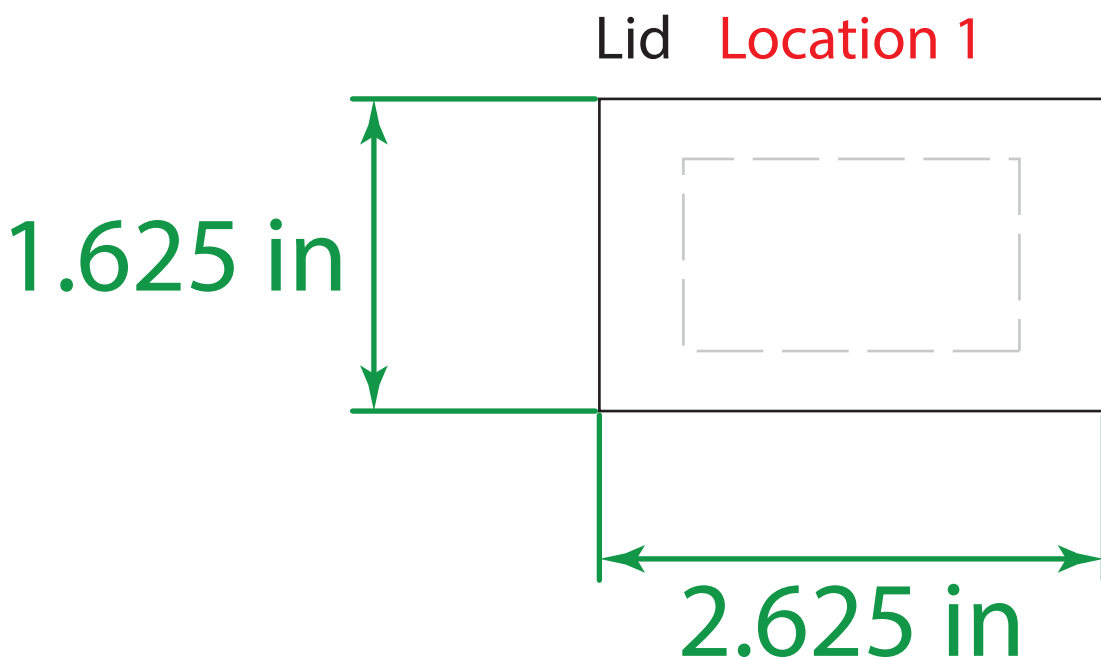

The colors on this page are RGB simulations of Pantone Colors. Actual colors may vary.