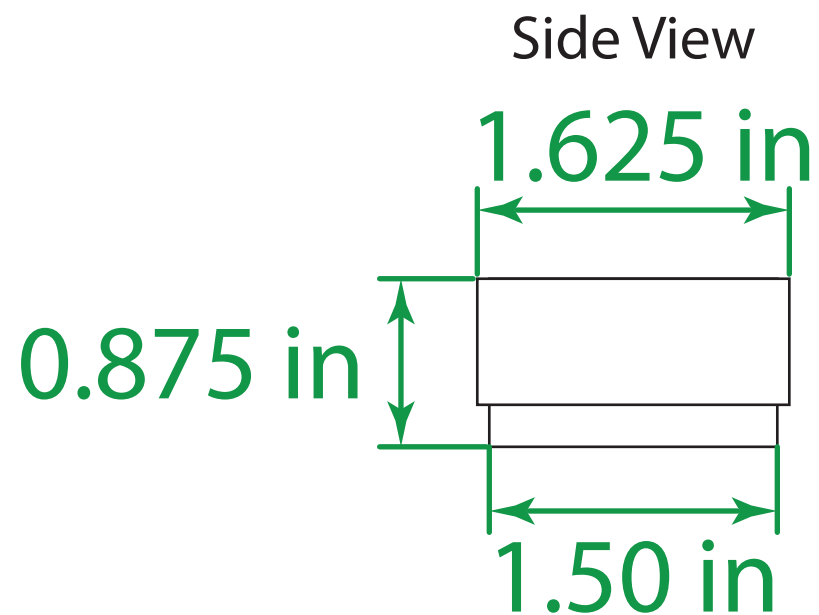

The colors on this page are RGB simulations of Pantone Colors. Actual colors may vary.