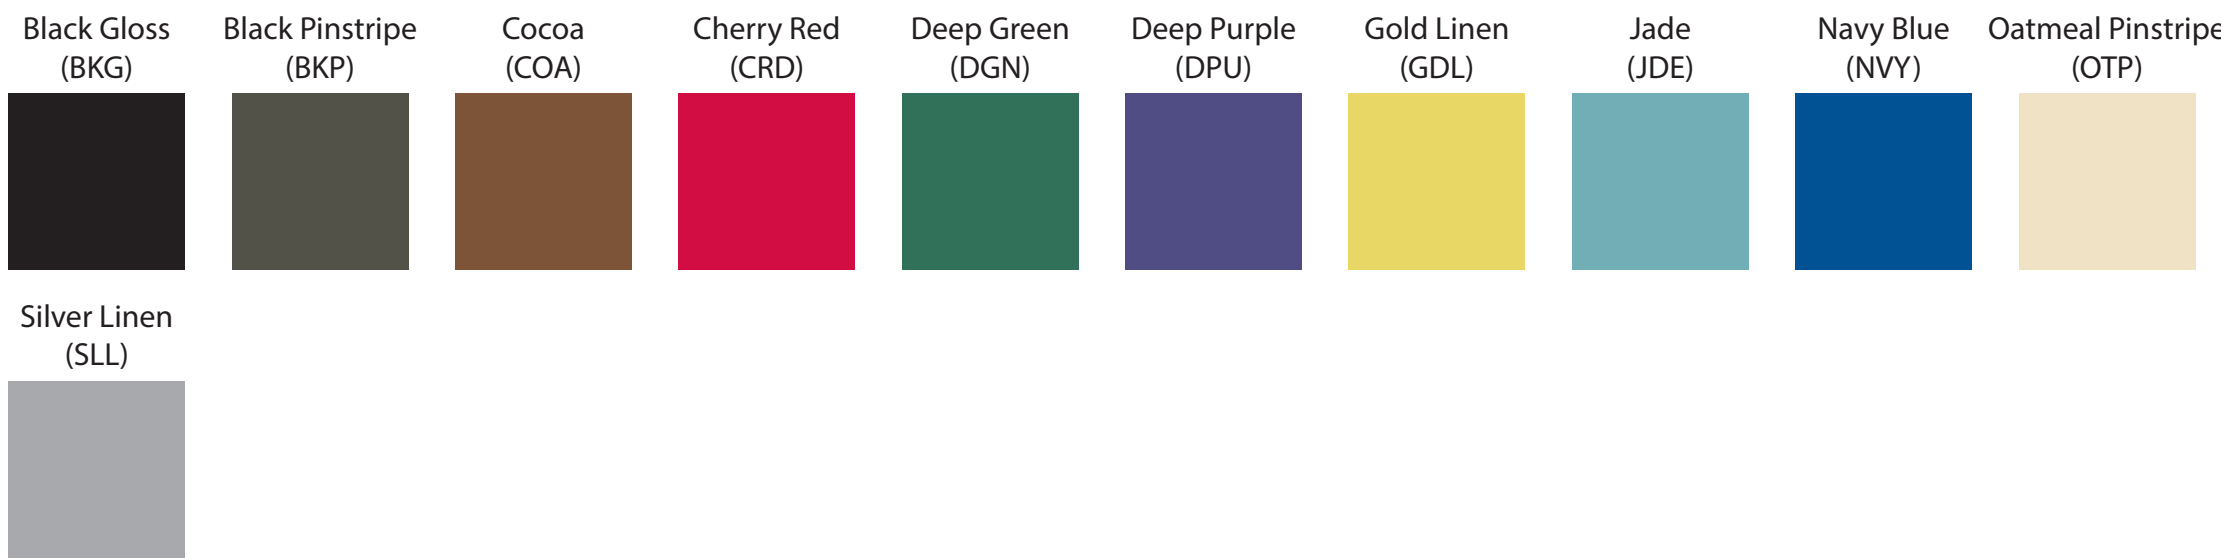

Available Product Colors:

Jewelry Box

Item#: 4JWB21***

*** Insert color code

Size: Lid: 2.625(w) x 1.625(d)
Base: 2.5(w) x 1.5(d) x 0.875(h)

Imprint Area: 1.75x1

PO#:

Imprint Size:

Imprint Color:

Product Color:

The colors on this page are RGB simulations of Pantone Colors. Actual colors may vary.