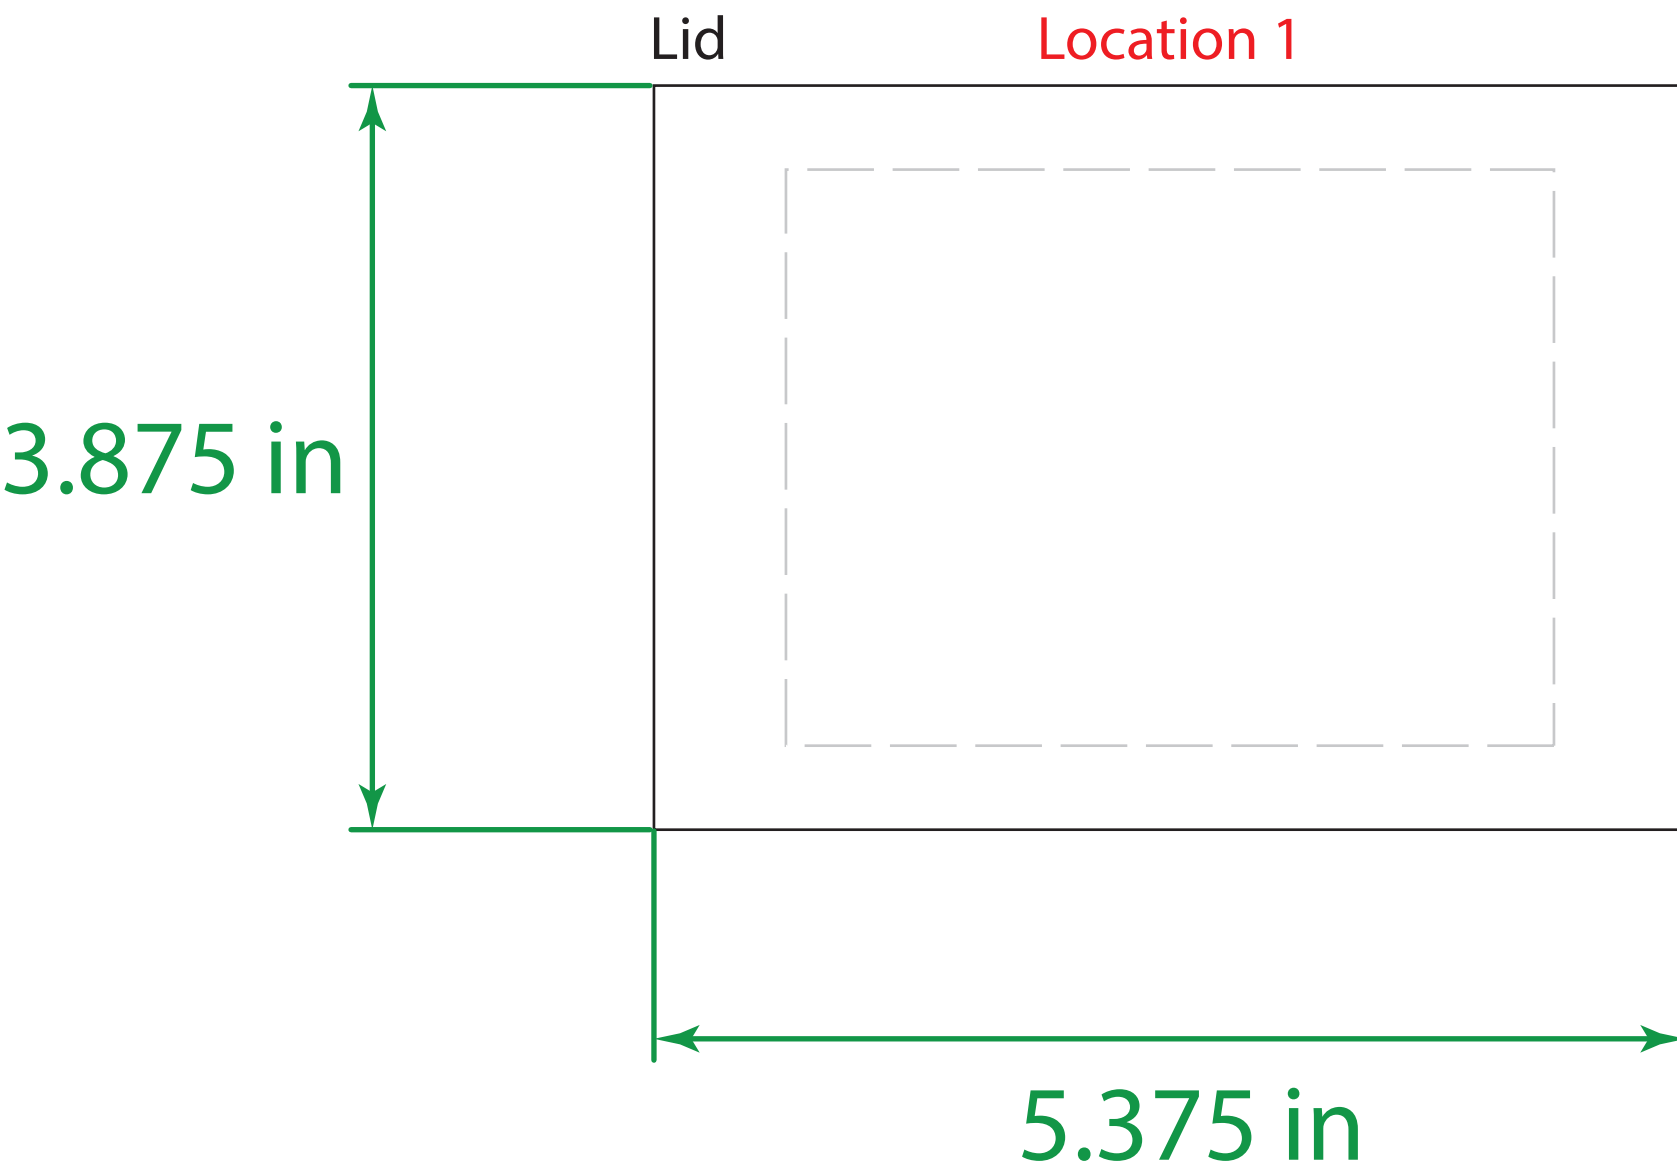

The colors on this page are RGB simulations of Pantone Colors. Actual colors may vary.