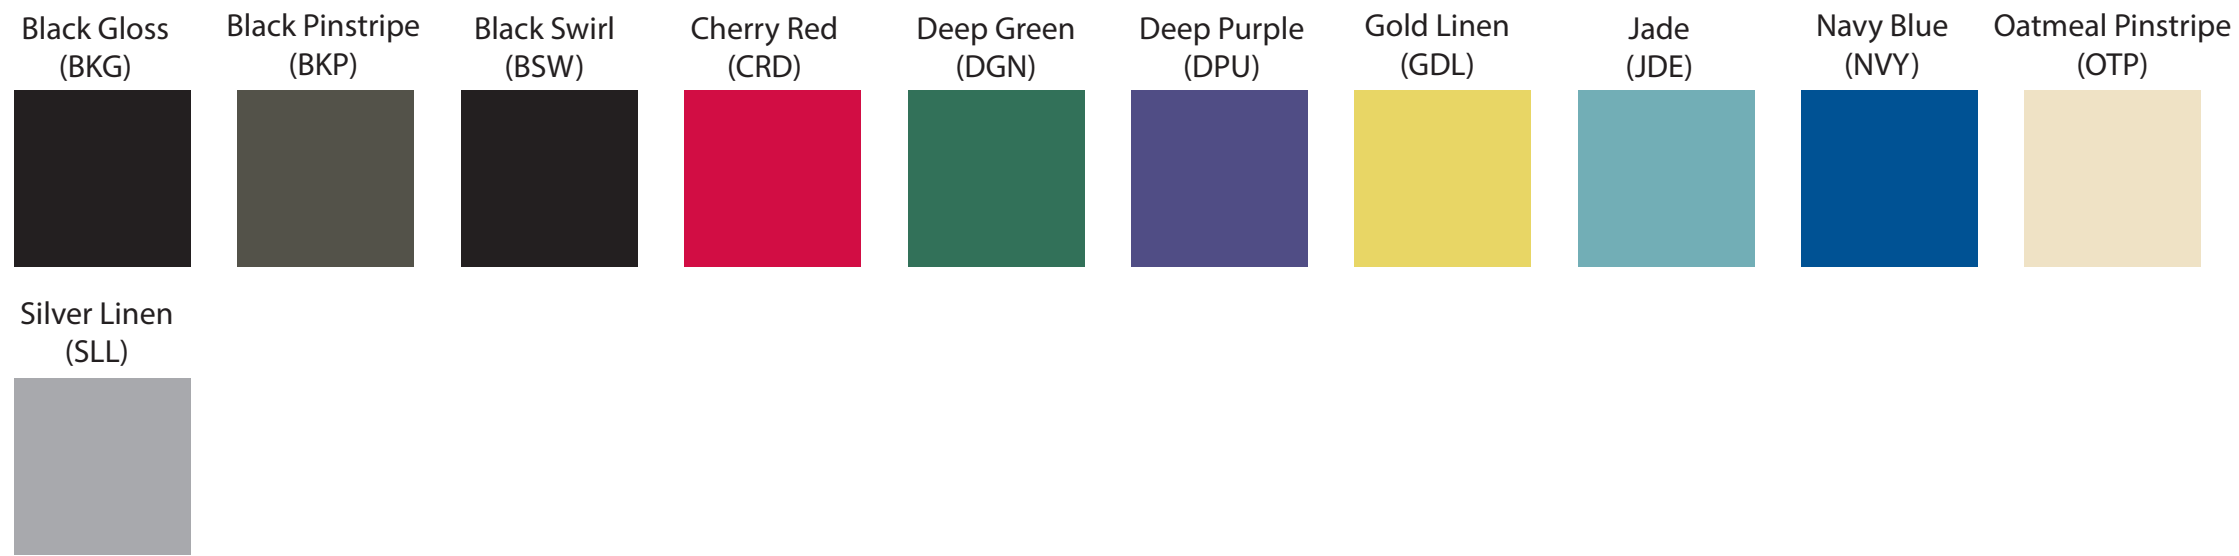

# Available Product Colors:

## Jewelry Box

Item#: 4JWB53\*\*\*

\*\*\* Insert color code

Size: Lid: 5.375(w) x 3.875(d)

Base: 5.25(w) x 3.75(d) x 0.875(h)

Imprint Area: 4x3

PO#:

Imprint Size:

Imprint Color:

Product Color:

*The colors on this page are RGB simulations of Pantone Colors. Actual colors may vary.*