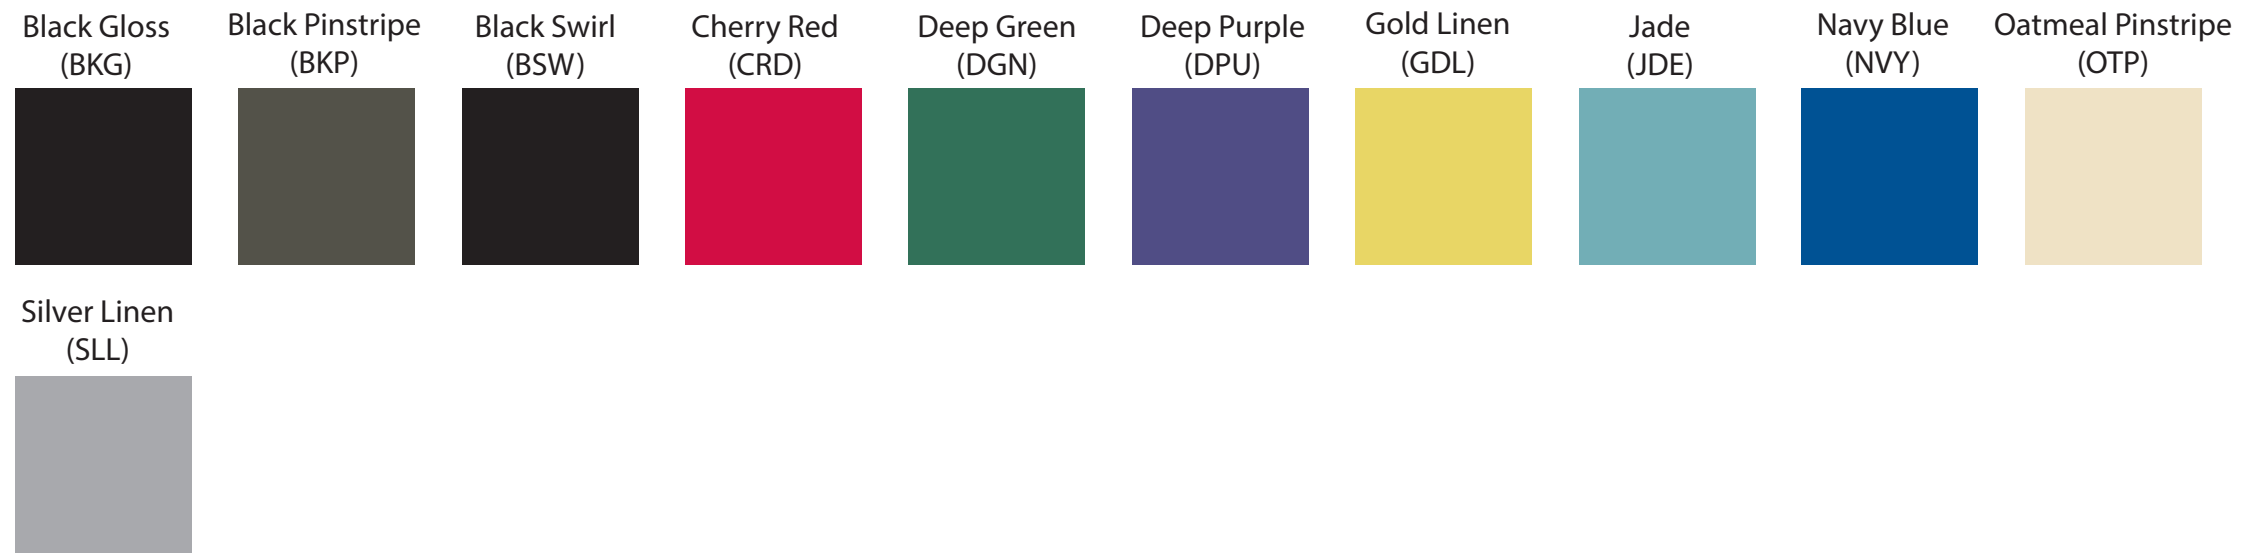

# Available Product Colors:

## Jewelry Box

Item#: 4JWB53\*\*\*

\*\*\* Insert color code

Size: Lid: 5.375(w) x 3.875(d)

Base: 5.25(w) x 3.75(d) x 0.875(h)

Imprint Area: 4x3

PO#:

Imprint Size:

Imprint Color:

Product Color:

*The colors on this page are RGB simulations of Pantone Colors. Actual colors may vary.*