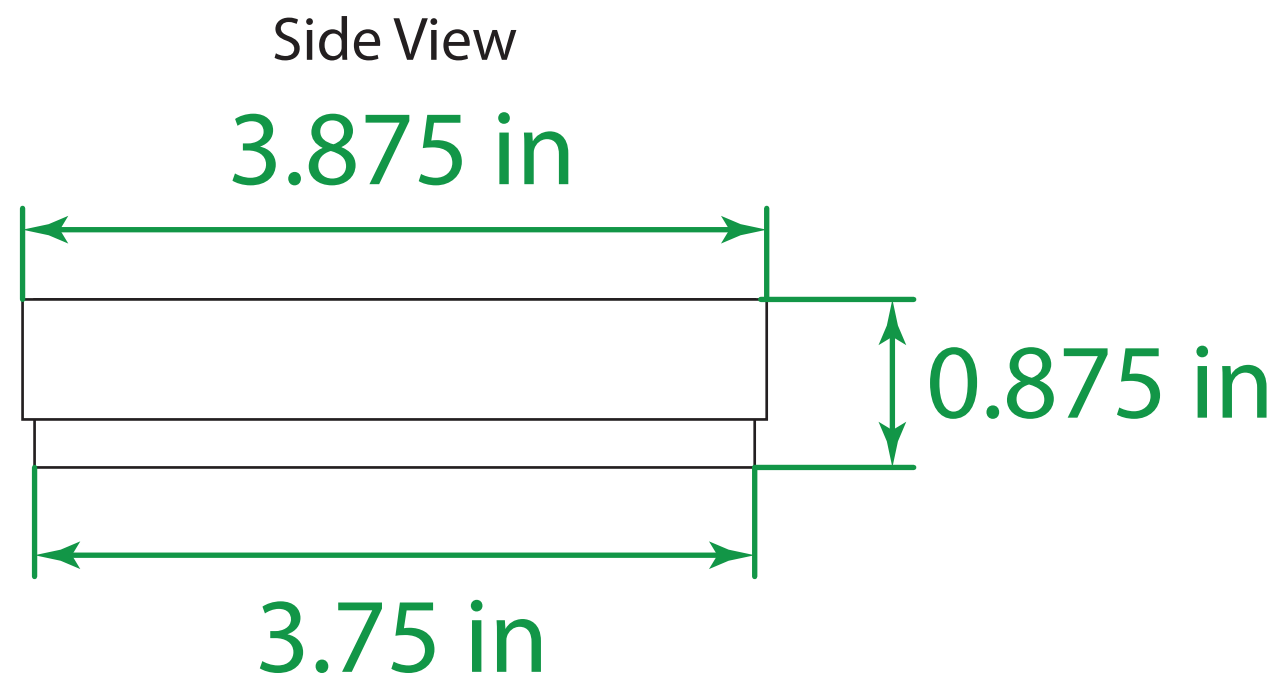

The colors on this page are RGB simulations of Pantone Colors. Actual colors may vary.