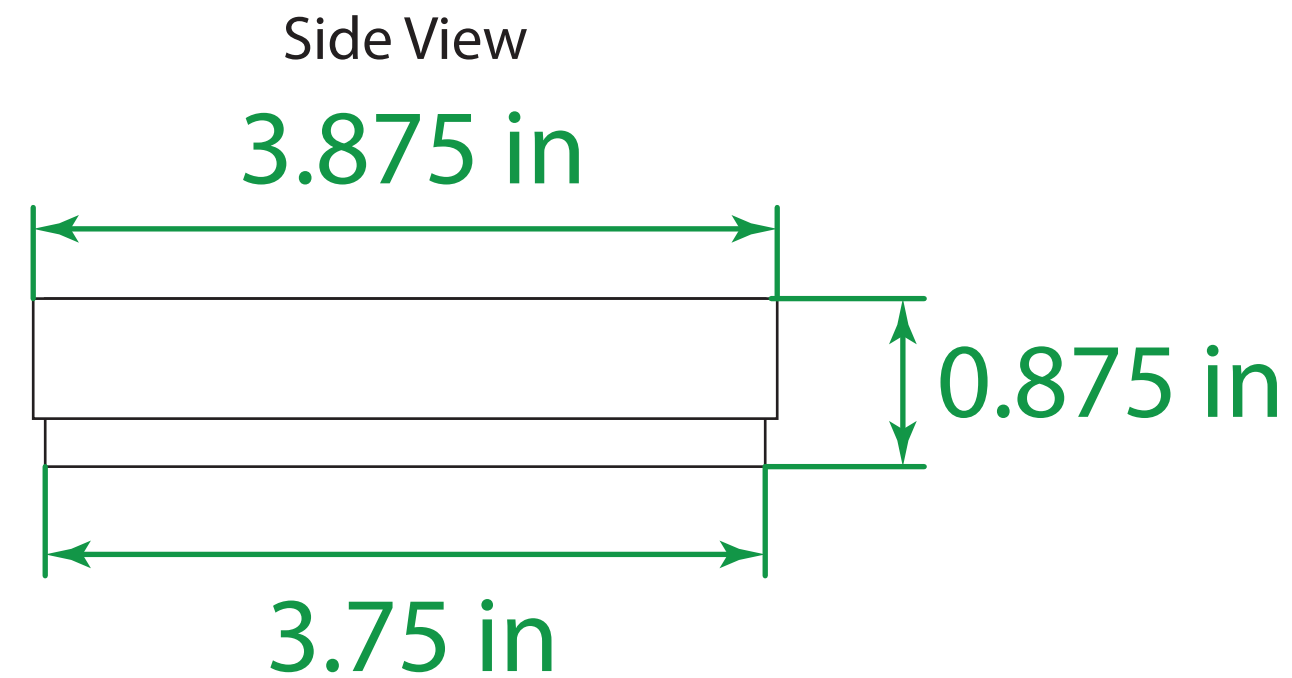

The colors on this page are RGB simulations of Pantone Colors. Actual colors may vary.