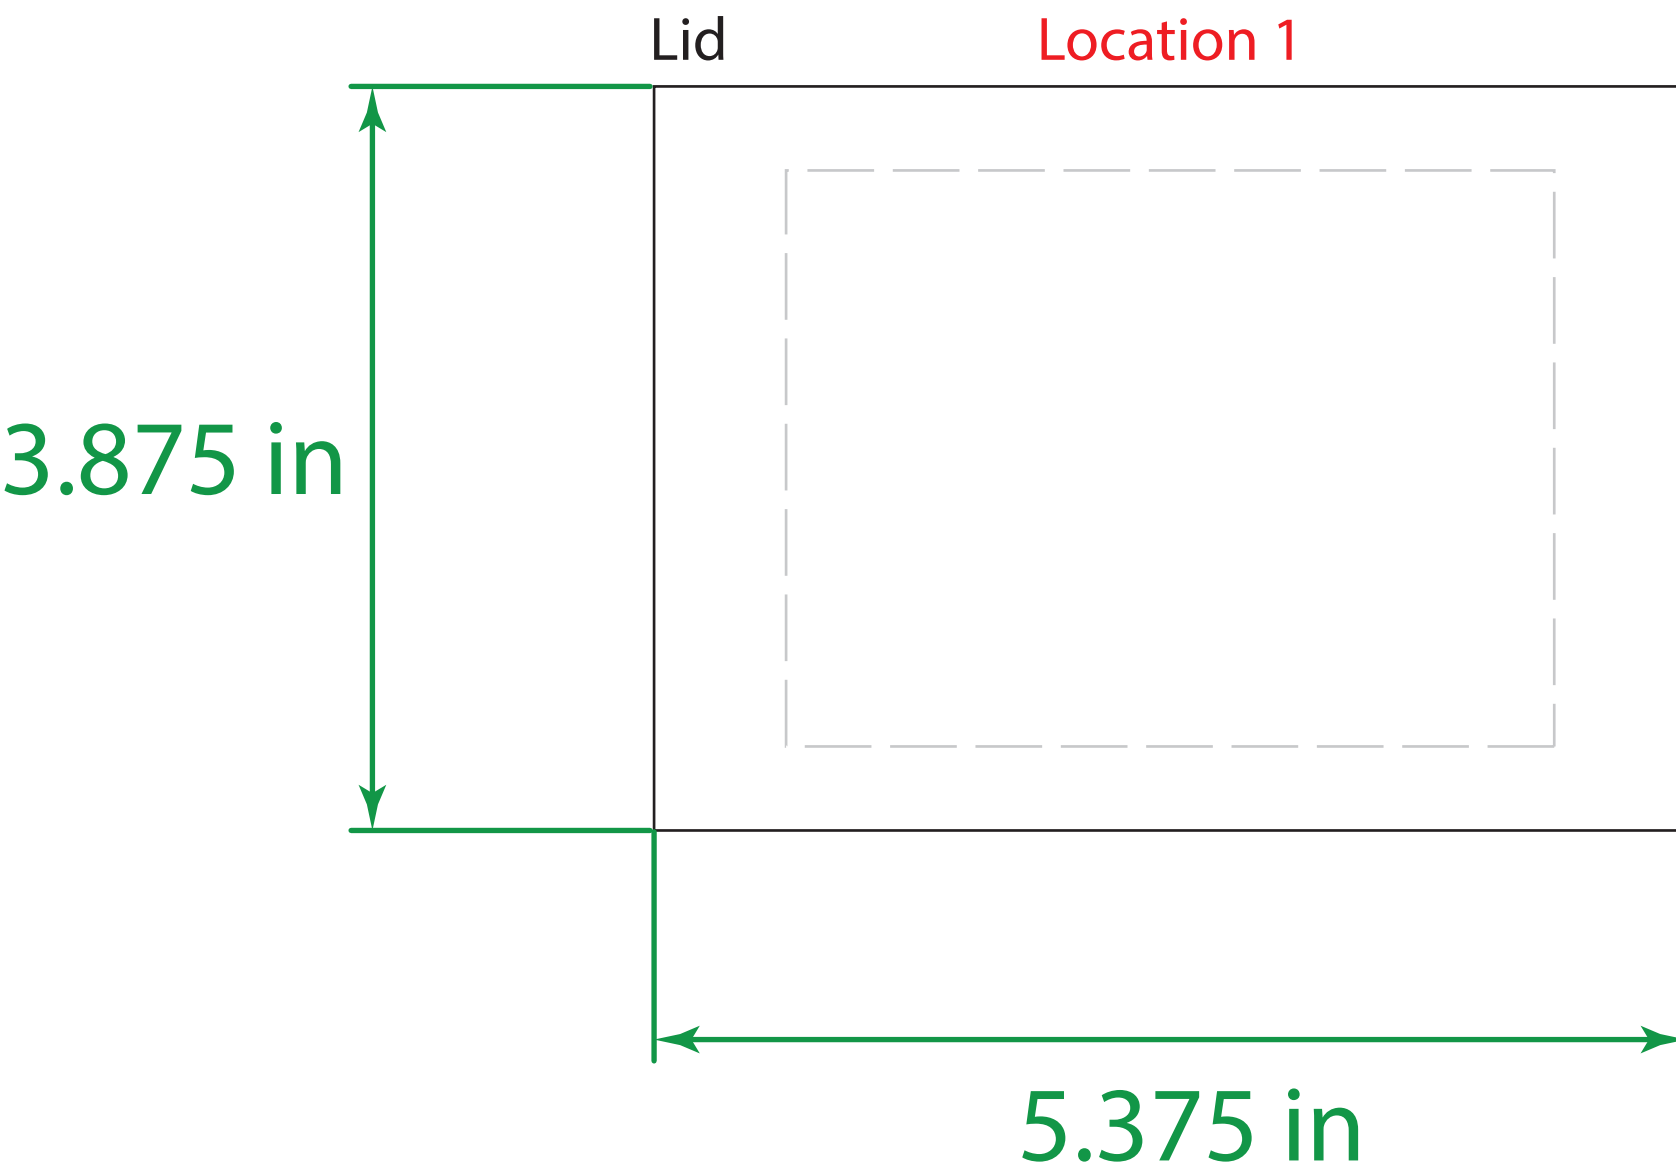

The colors on this page are RGB simulations of Pantone Colors. Actual colors may vary.