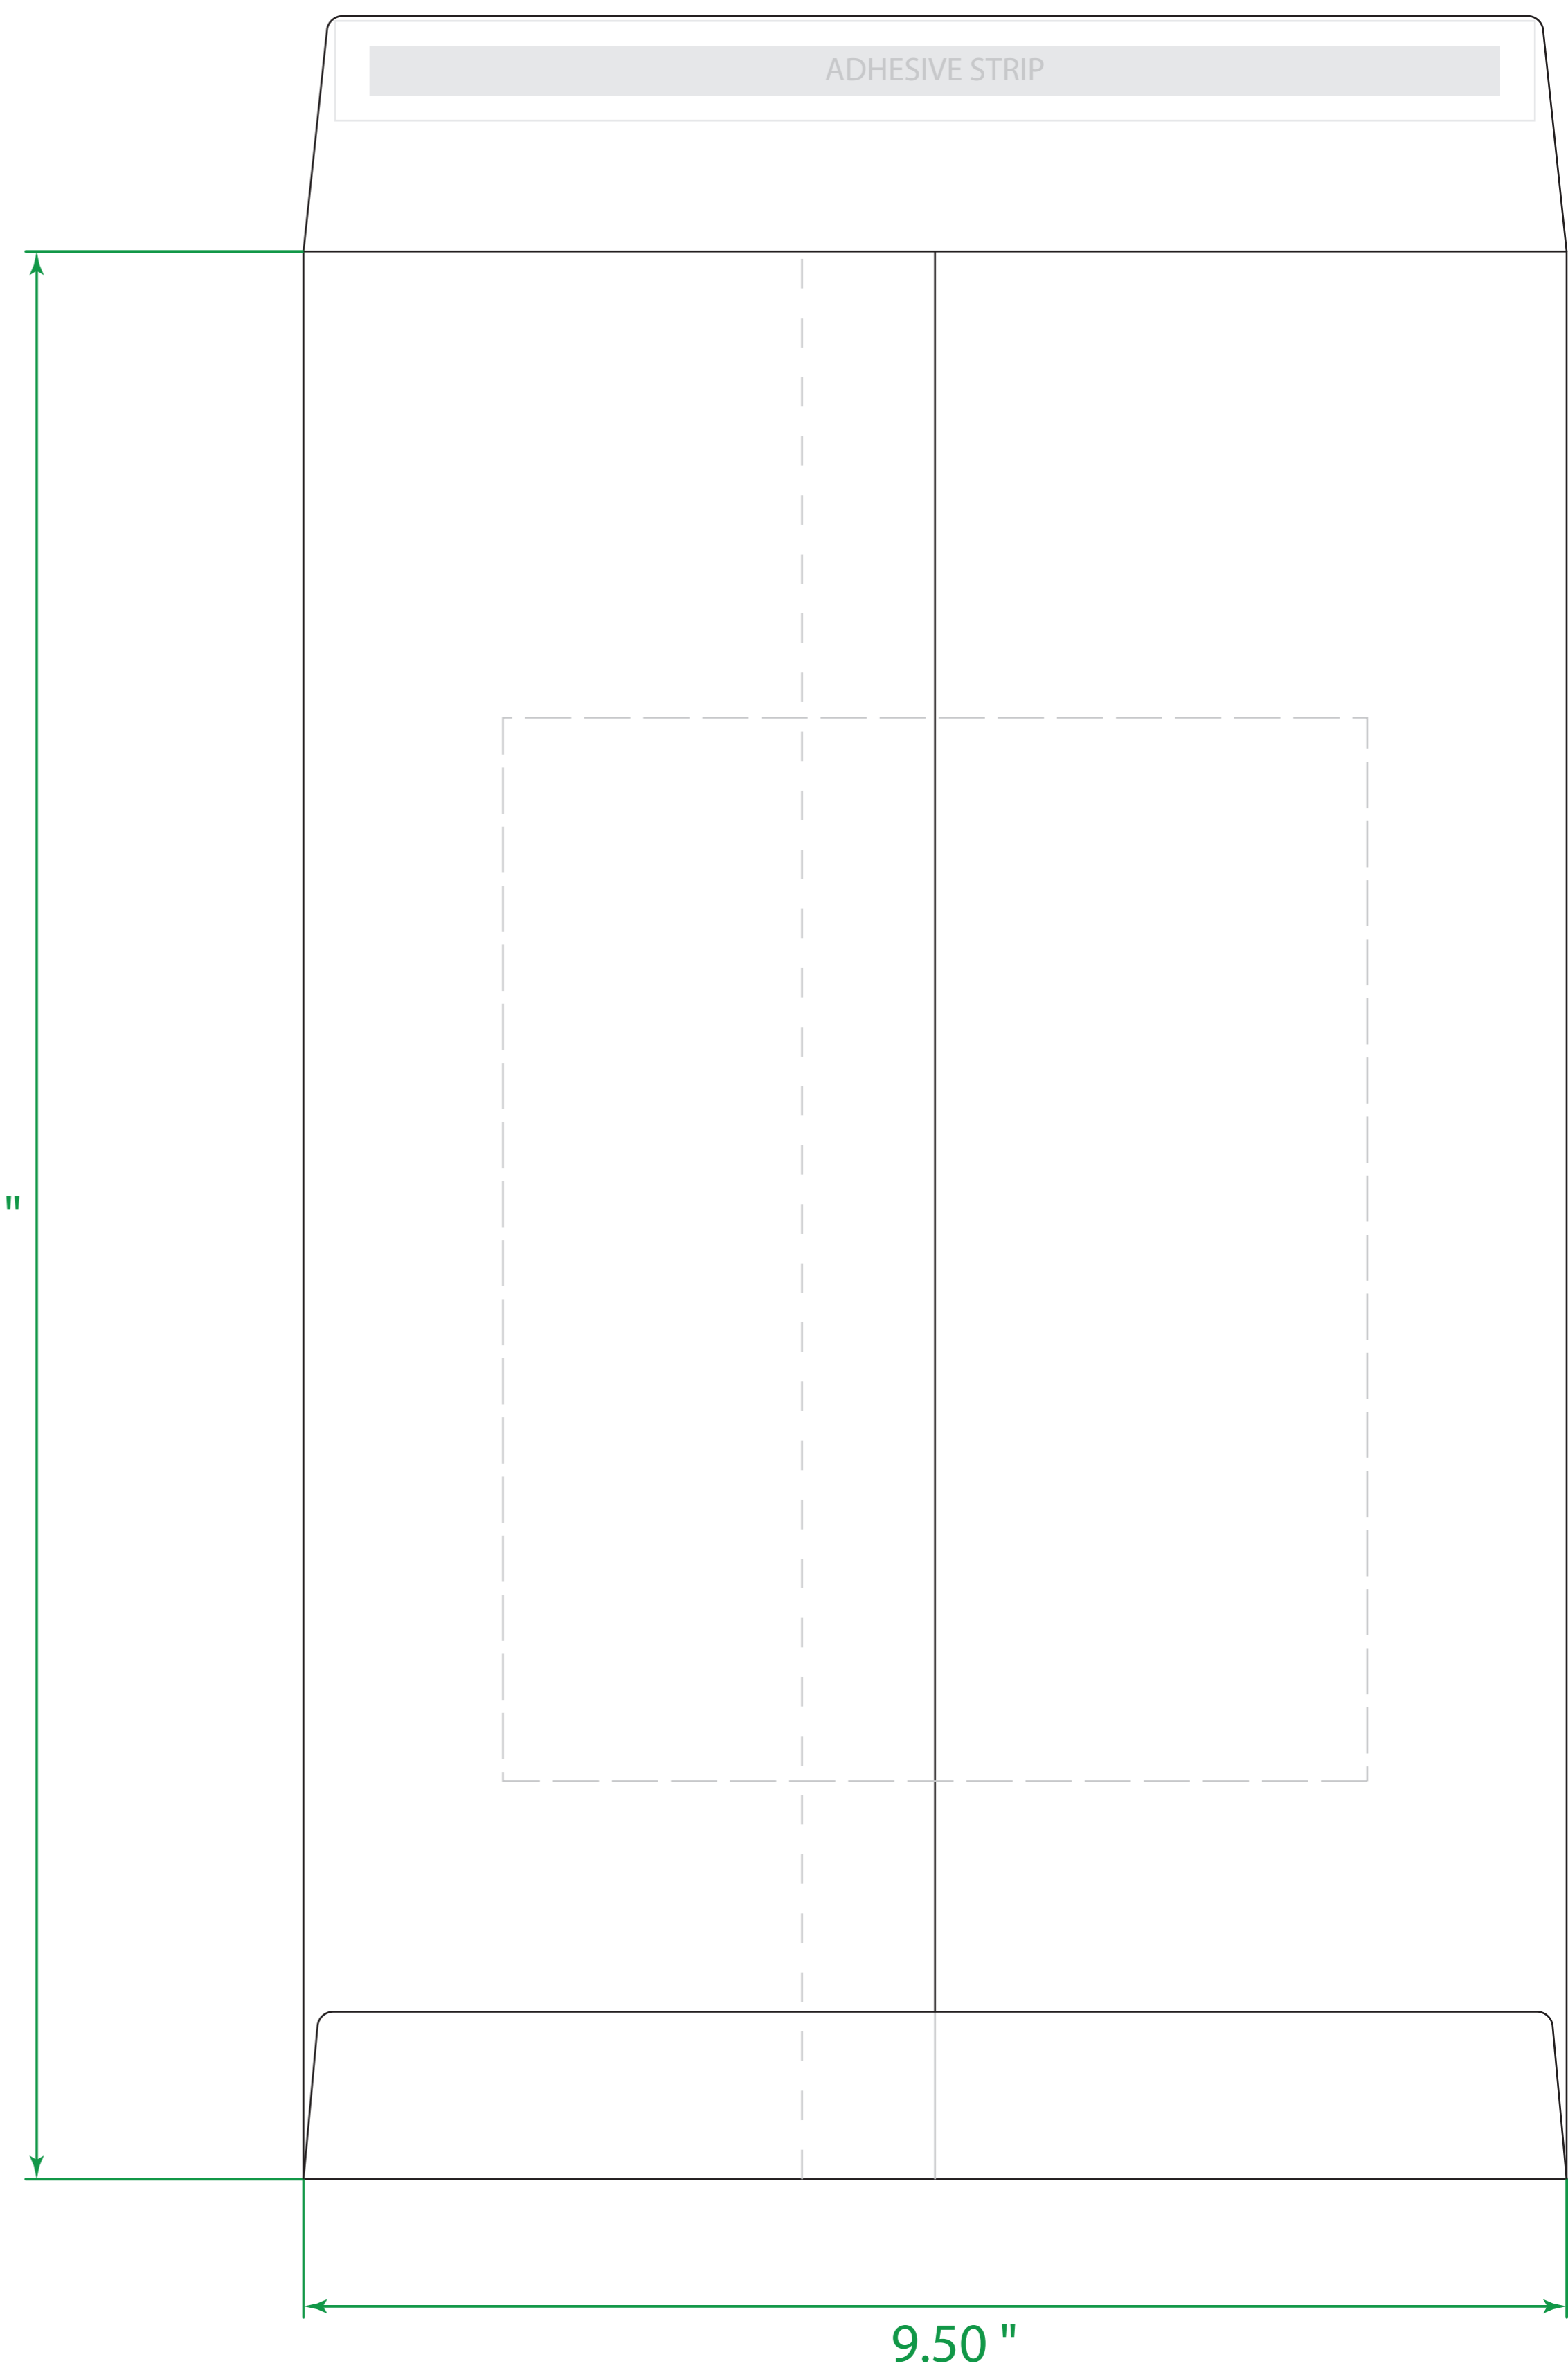

Available Product Colors:

Natural Kraft
(NAT)

Natural Kraft Mailer
100% Recycled Content
Item#: 7NKM0914***
*** Insert color code
Size: 9.50(w) x 14.50(h)
Imprint Area: 6.50x8

PO#:
Imprint Size:
Imprint Color:
Product Color:

Location 1

Location 2

The colors on this page are RGB simulations of Pantone Colors. Actual colors may vary.