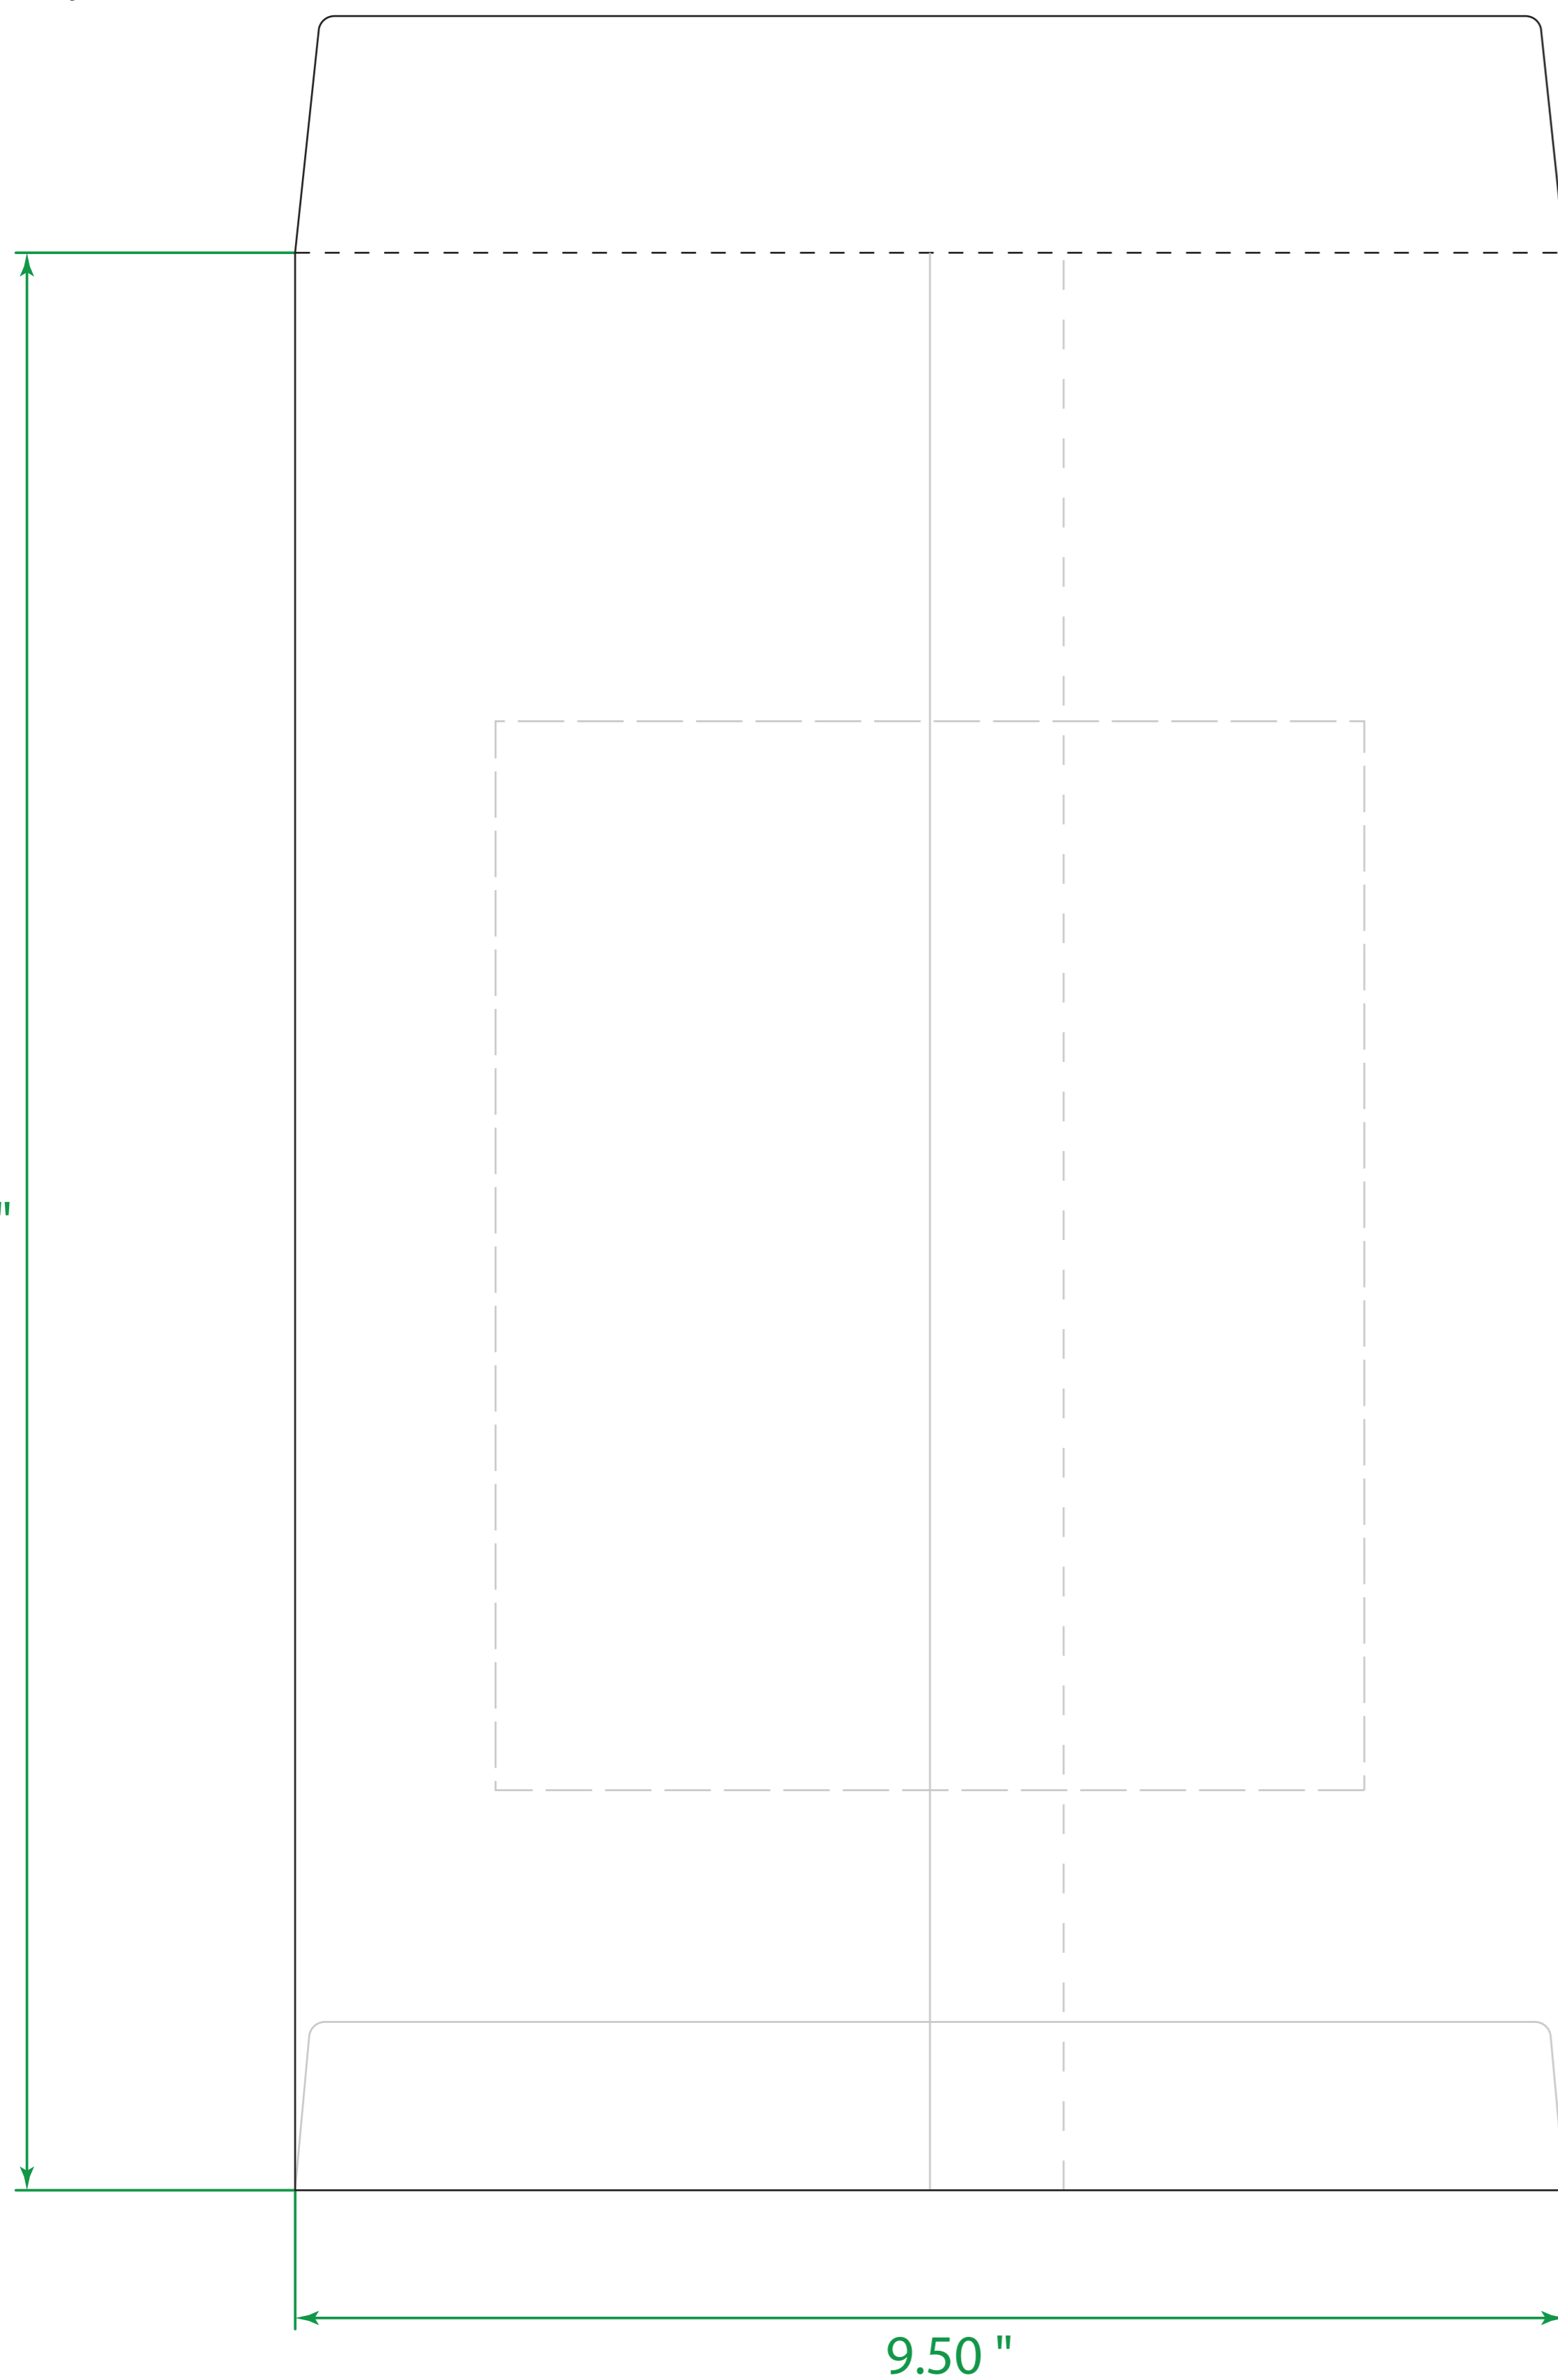

Available Product Colors:

Natural Kraft
(NAT)

Natural Kraft Mailer
100% Recycled Content
Item#: 7NKM0914***
*** Insert color code
Size: 9.50(w) x 14.50(h)
Imprint Area: 6.50x8

PO#:
Imprint Size:
Imprint Color:
Product Color:

Location 1

Location 2

The colors on this page are RGB simulations of Pantone Colors. Actual colors may vary.