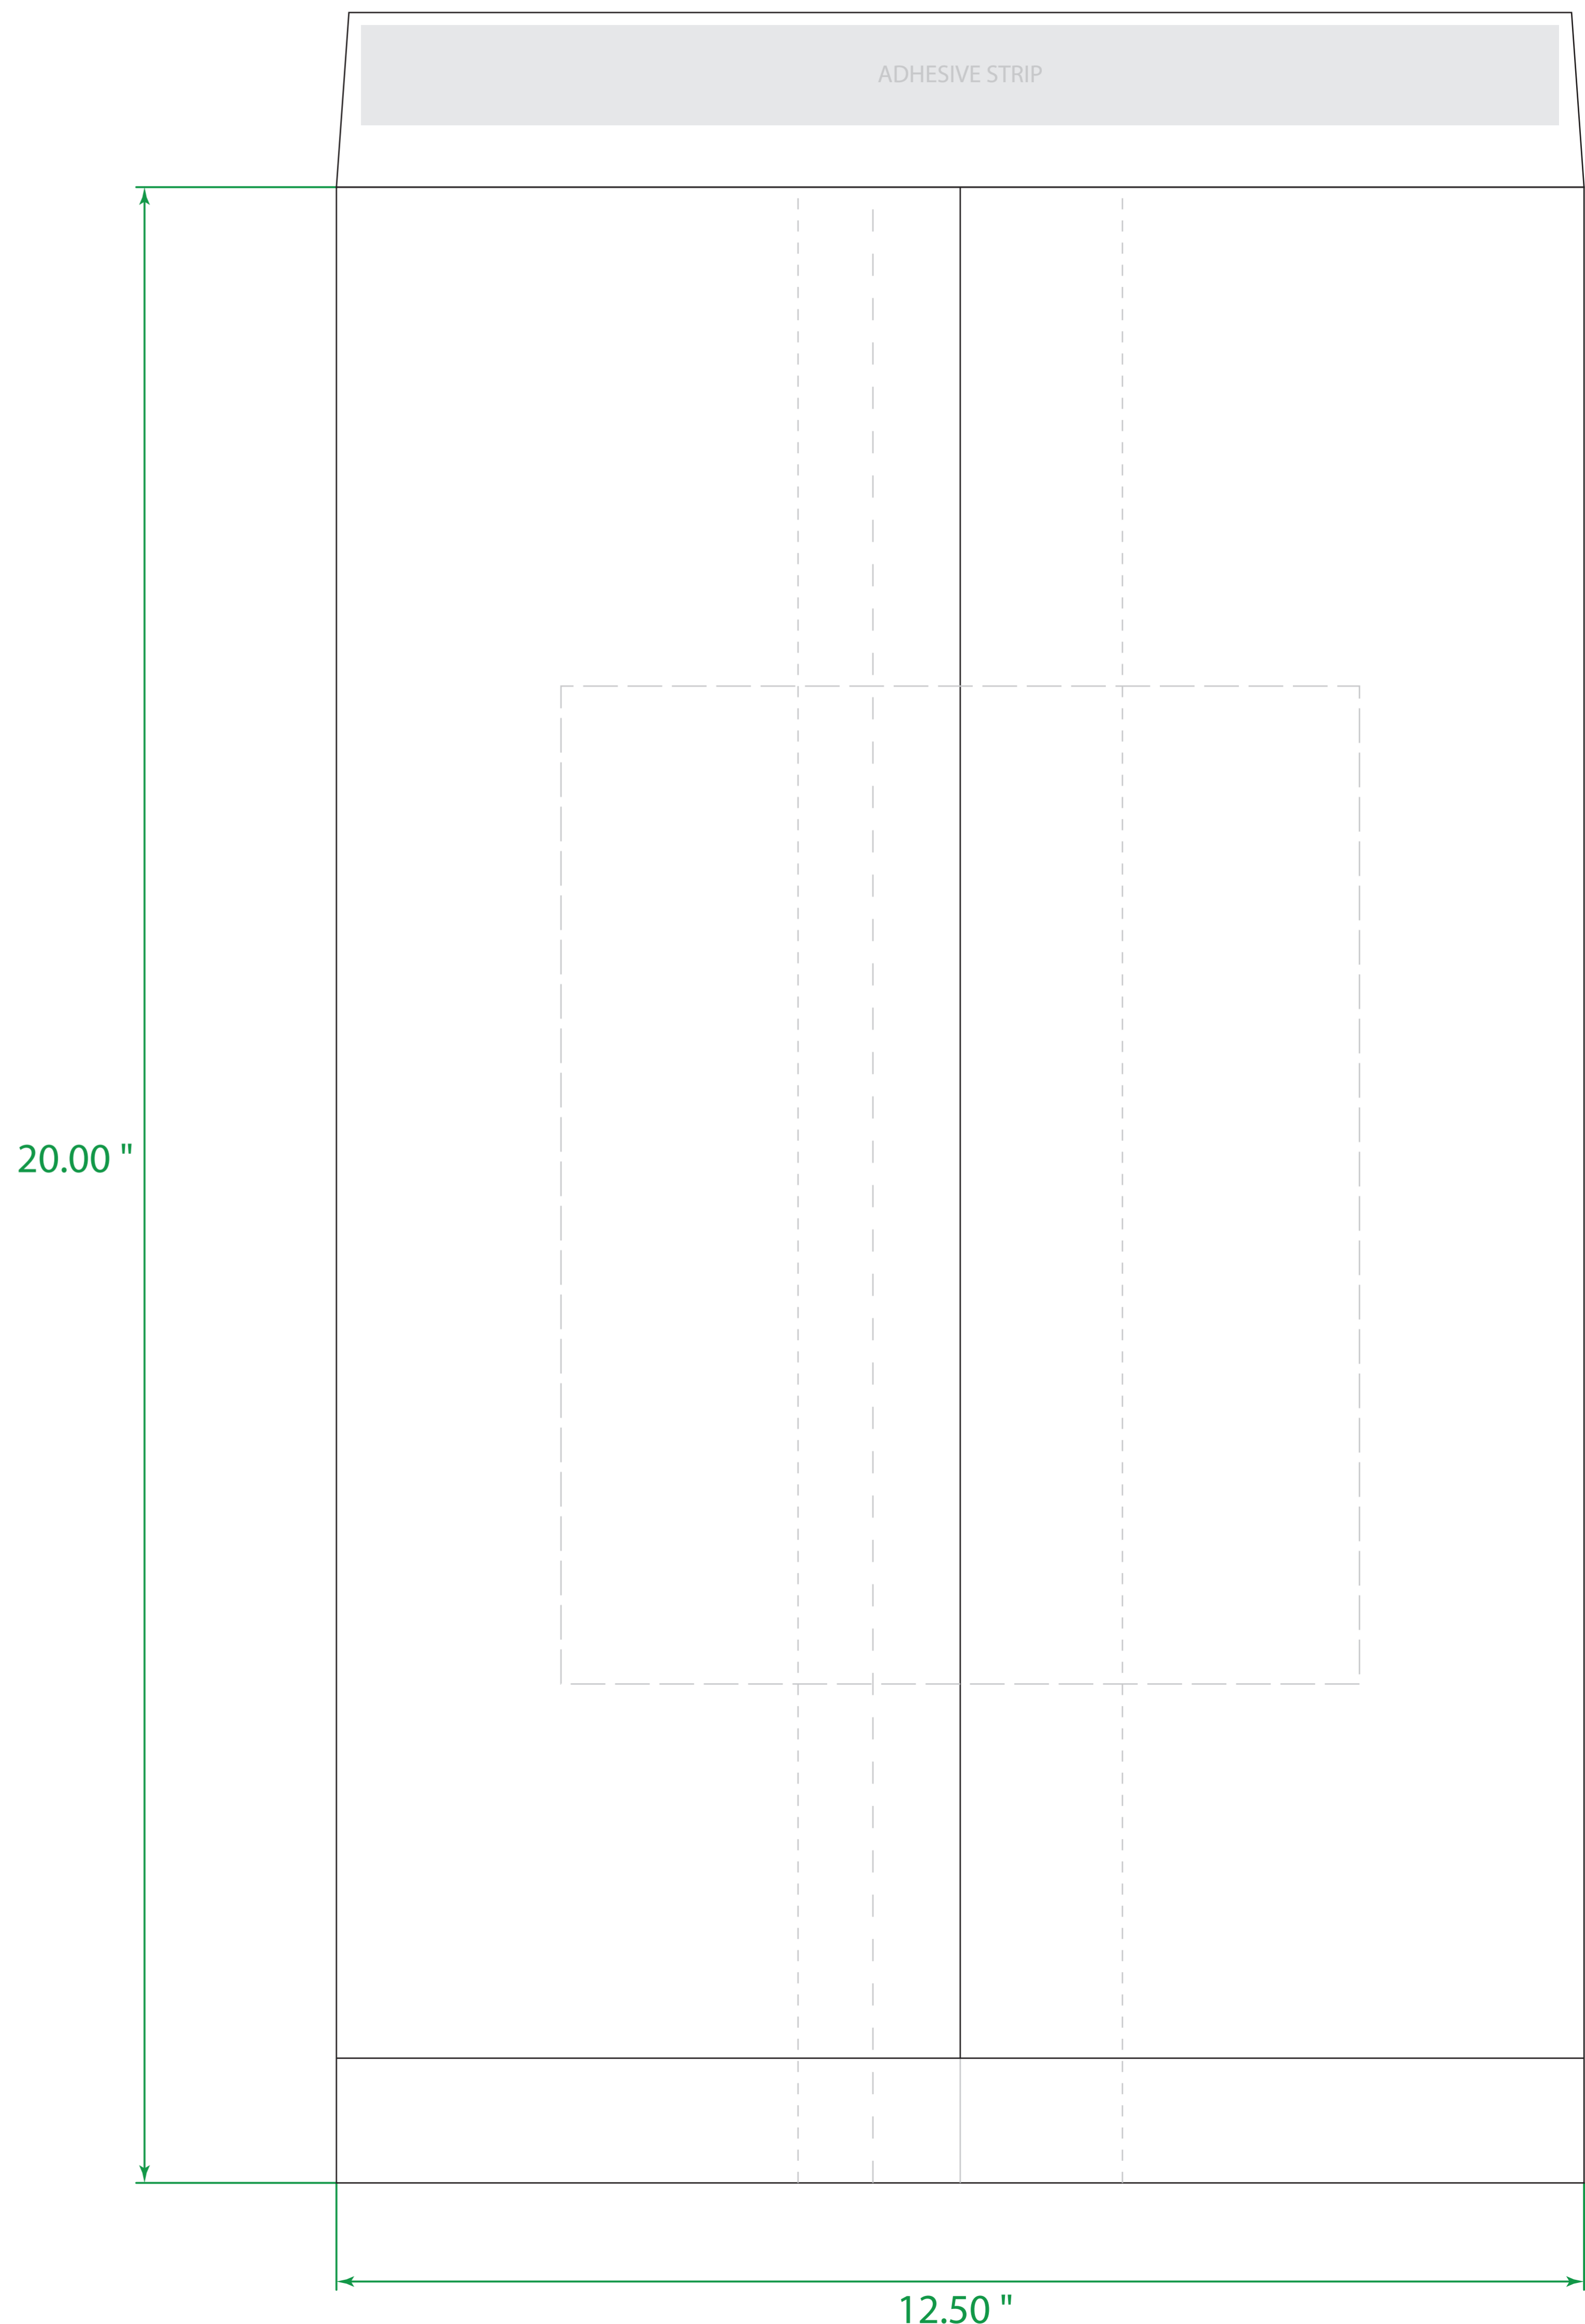

Available Product Colors:

Natural Kraft
(NAT)

Gradual Gusset Natural Kraft Mailer

100% Recycled Content

Item#: 7NKM1220***

*** Insert color code

Size: 12.50(w) x 4(g) x 20(h)

Imprint Area: 8x10

PO#:

Imprint Size:

Imprint Color:

Product Color:

Location 1

Location 2

The colors on this page are RGB simulations of Pantone Colors. Actual colors may vary.