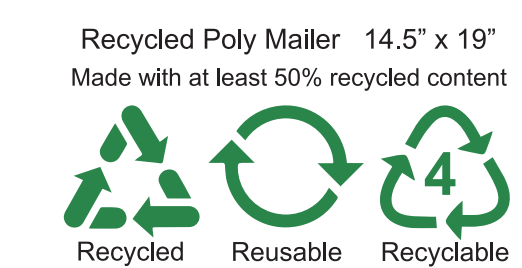

Available Product Colors:

White  
(WHT)

White Poly Mailer - 100% Recycled Content

Item#: 7RPM1419\*\*\*

\*\*\* Insert color code

Size: 14.50(w) x 19(h)

Imprint Area:

Location 1: 7.50x9

Location 2: 7.50x8

PO#:

Imprint Size:

Imprint Color:

Product Color:

Location 1

Location 2

*The colors on this page are RGB simulations of Pantone Colors. Actual colors may vary.*