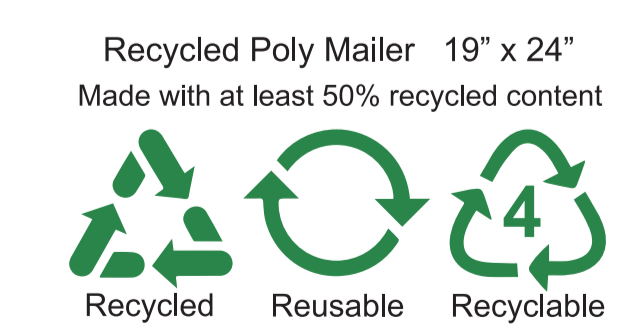

Available Product Colors:

White (WHT)

White Poly Mailer - 100% Recycled Content

Item#: 7RPM1924***

***Insert color code

Size: 19(w) x 24(h)

Imprint Area: 12x10

PO#:

Imprint Size:

Imprint Color:

Product Color:

Location 1

Location 2

The colors on this page are RGB simulations of Pantone Colors. Actual colors may vary.