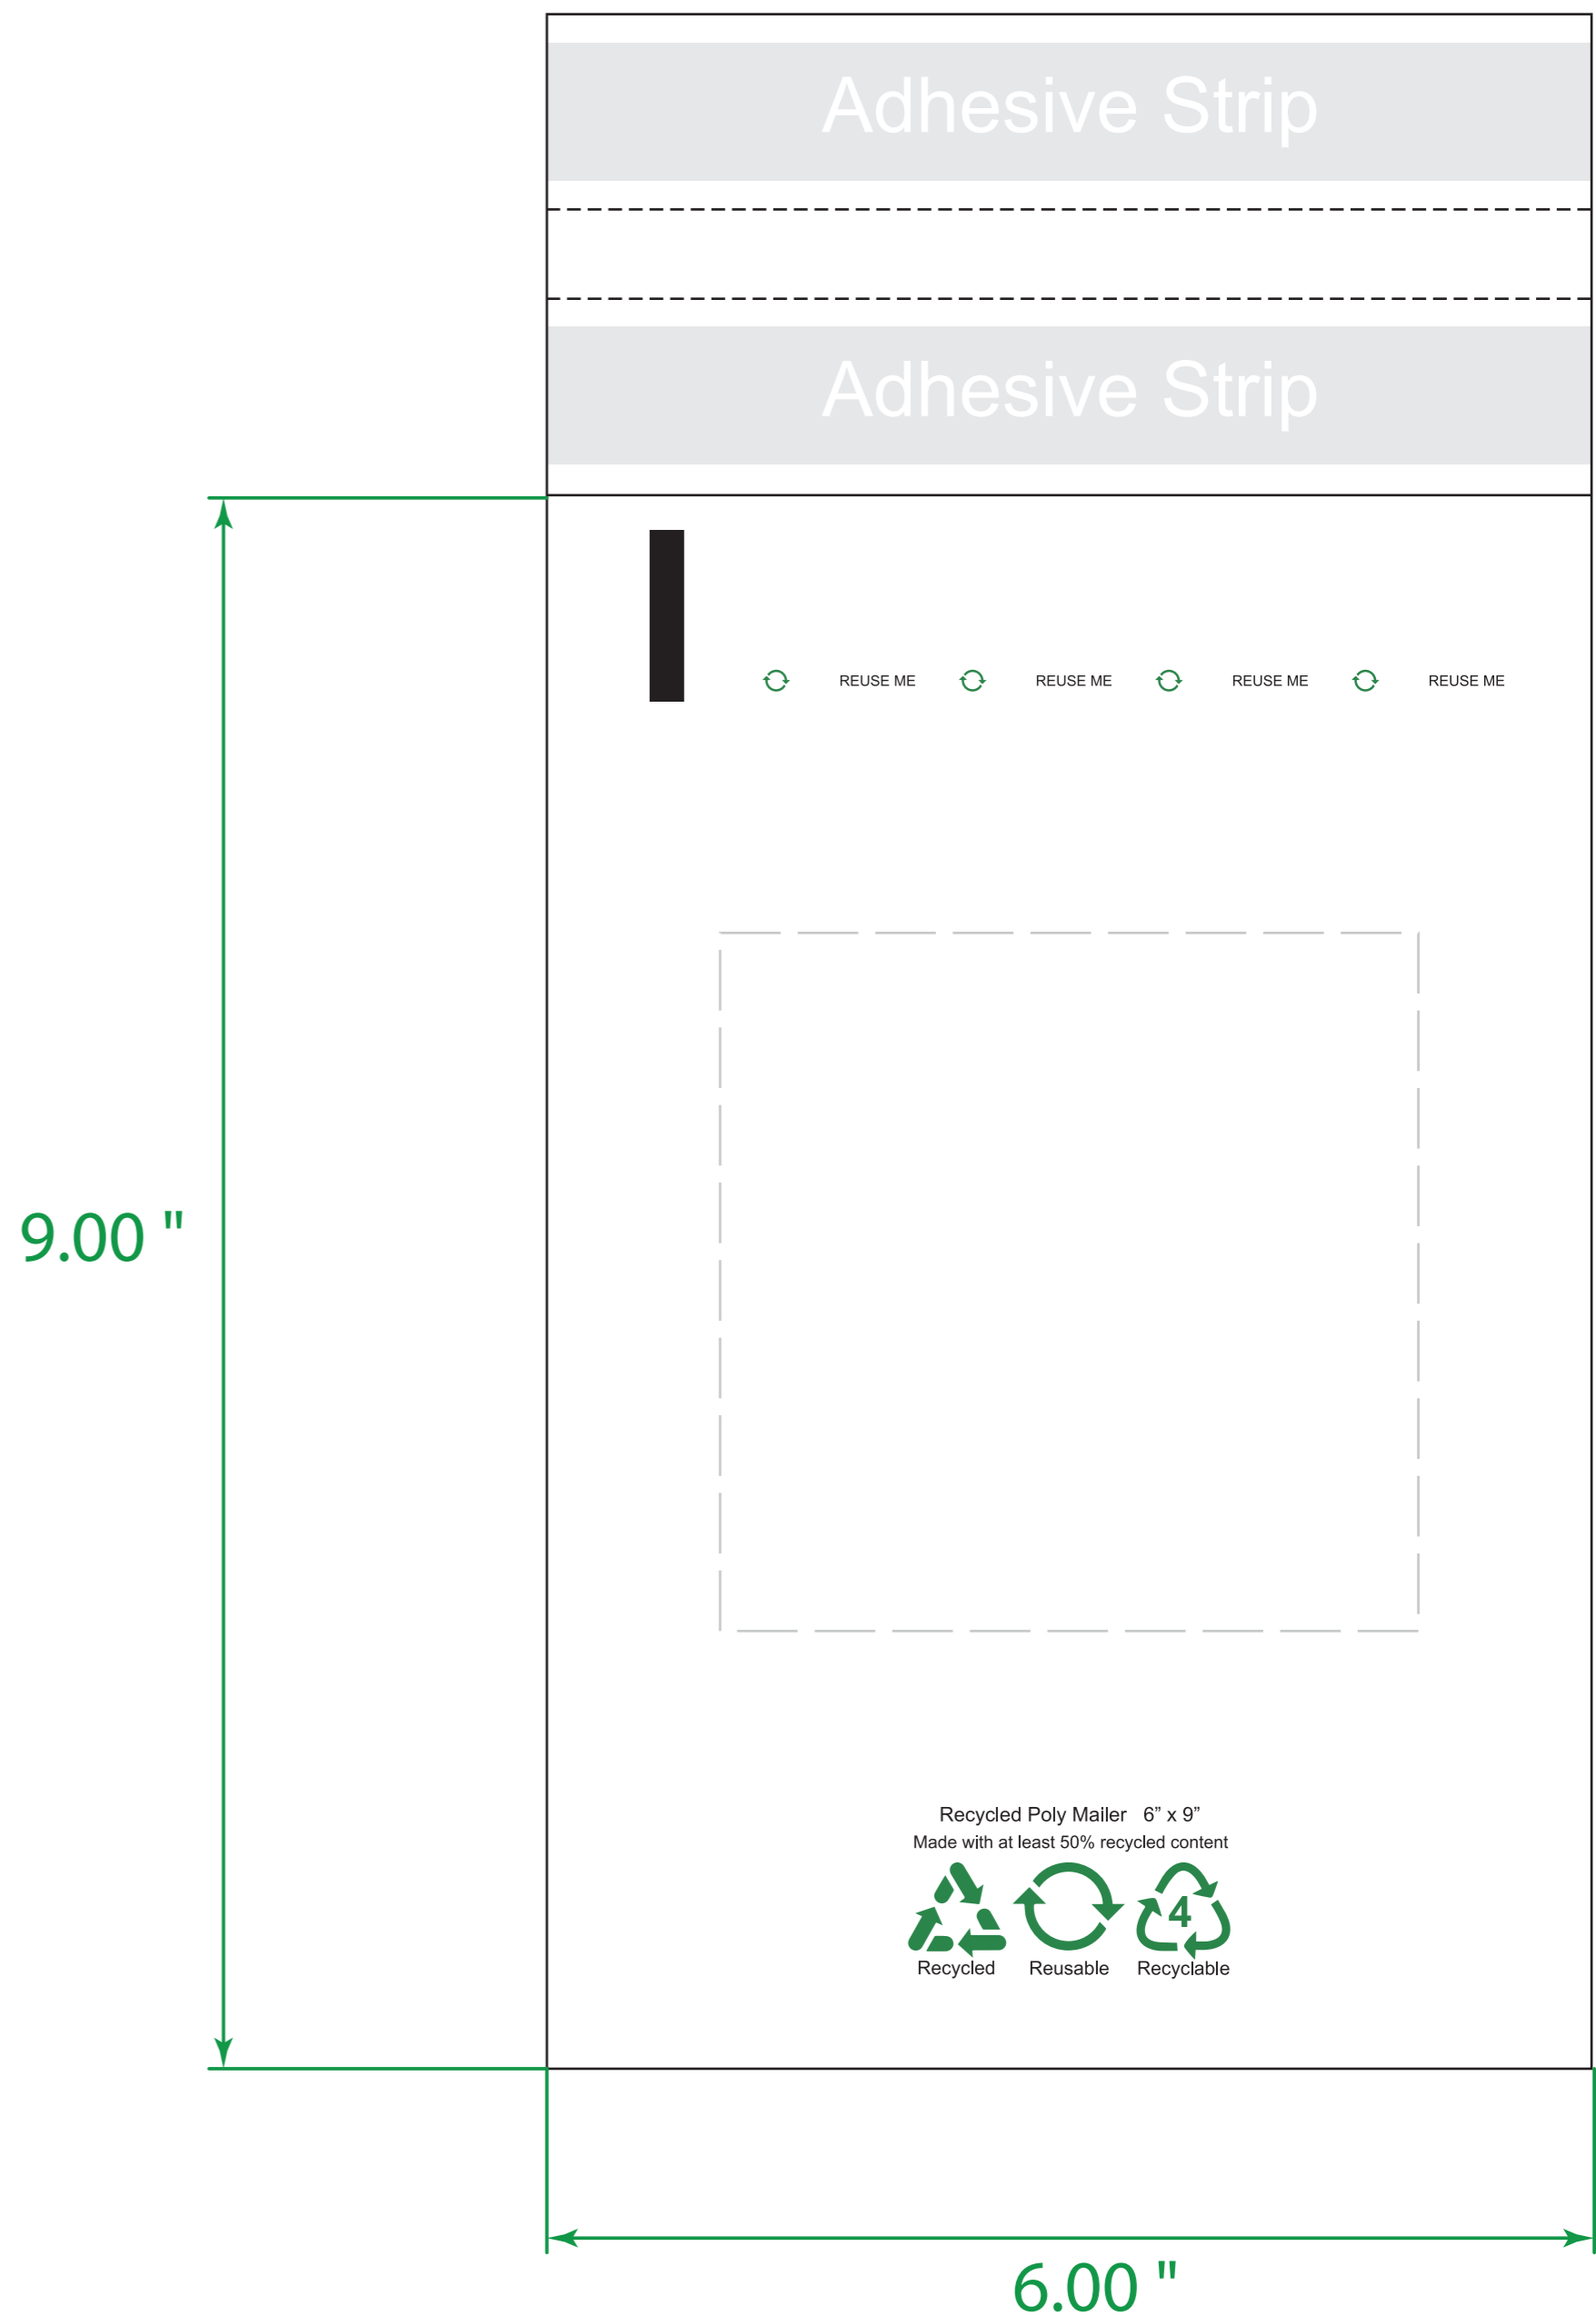

Available Product Colors:

White
(WHT)

White Poly Mailer - 100% Recycled Content

Item#: 7RPM69***

*** Insert color code

Size: 6(w) x 9(h)

Imprint Area:

Location 1: 4x5

Location 2: 4x4

PO#:

Imprint Size:

Imprint Color:

Product Color:

Location 1

Location 2

The colors on this page are RGB simulations of Pantone Colors. Actual colors may vary.