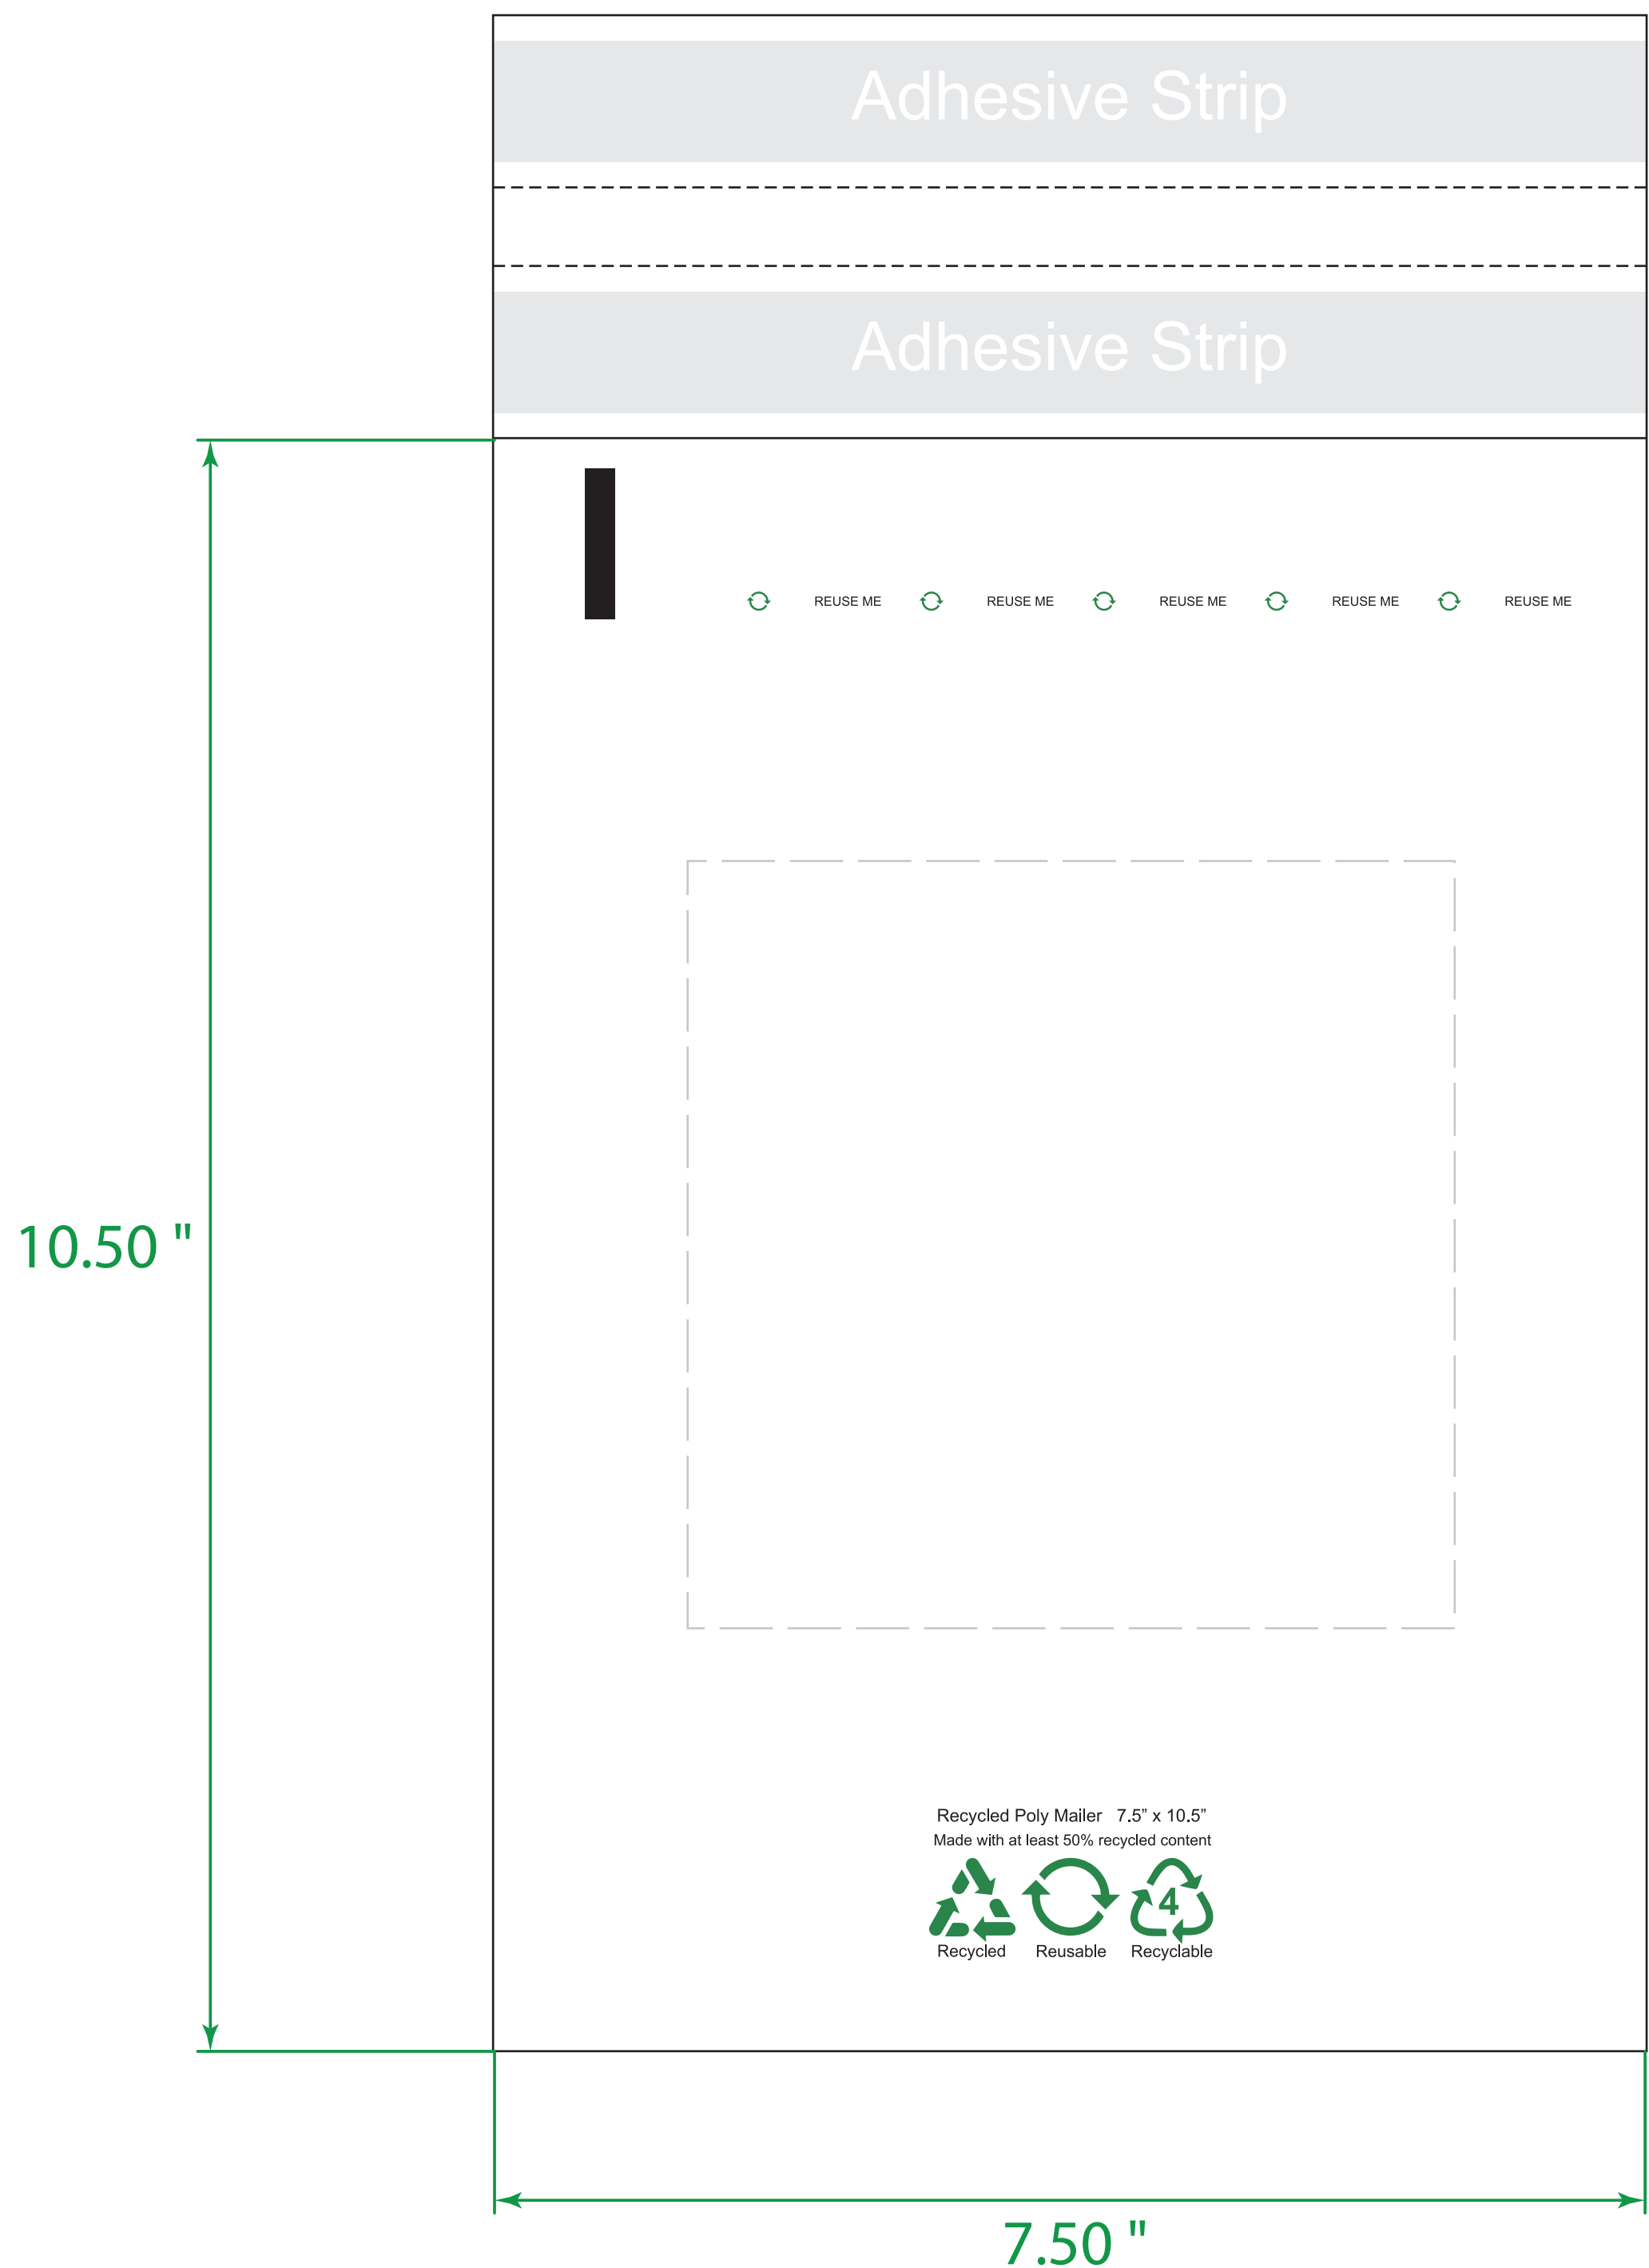

Available Product Colors:

White
(WHT)

White Poly Mailer - 100% Recycled Content

Item#: 7RPM710***

*** Insert color code

Size: 7.50(w) x 10.50(h)

Imprint Area:

Location 1: 5x6

Location 2: 5x5

PO#:

Imprint Size:

Imprint Color:

Product Color:

Location 1

Location 2

The colors on this page are RGB simulations of Pantone Colors. Actual colors may vary.