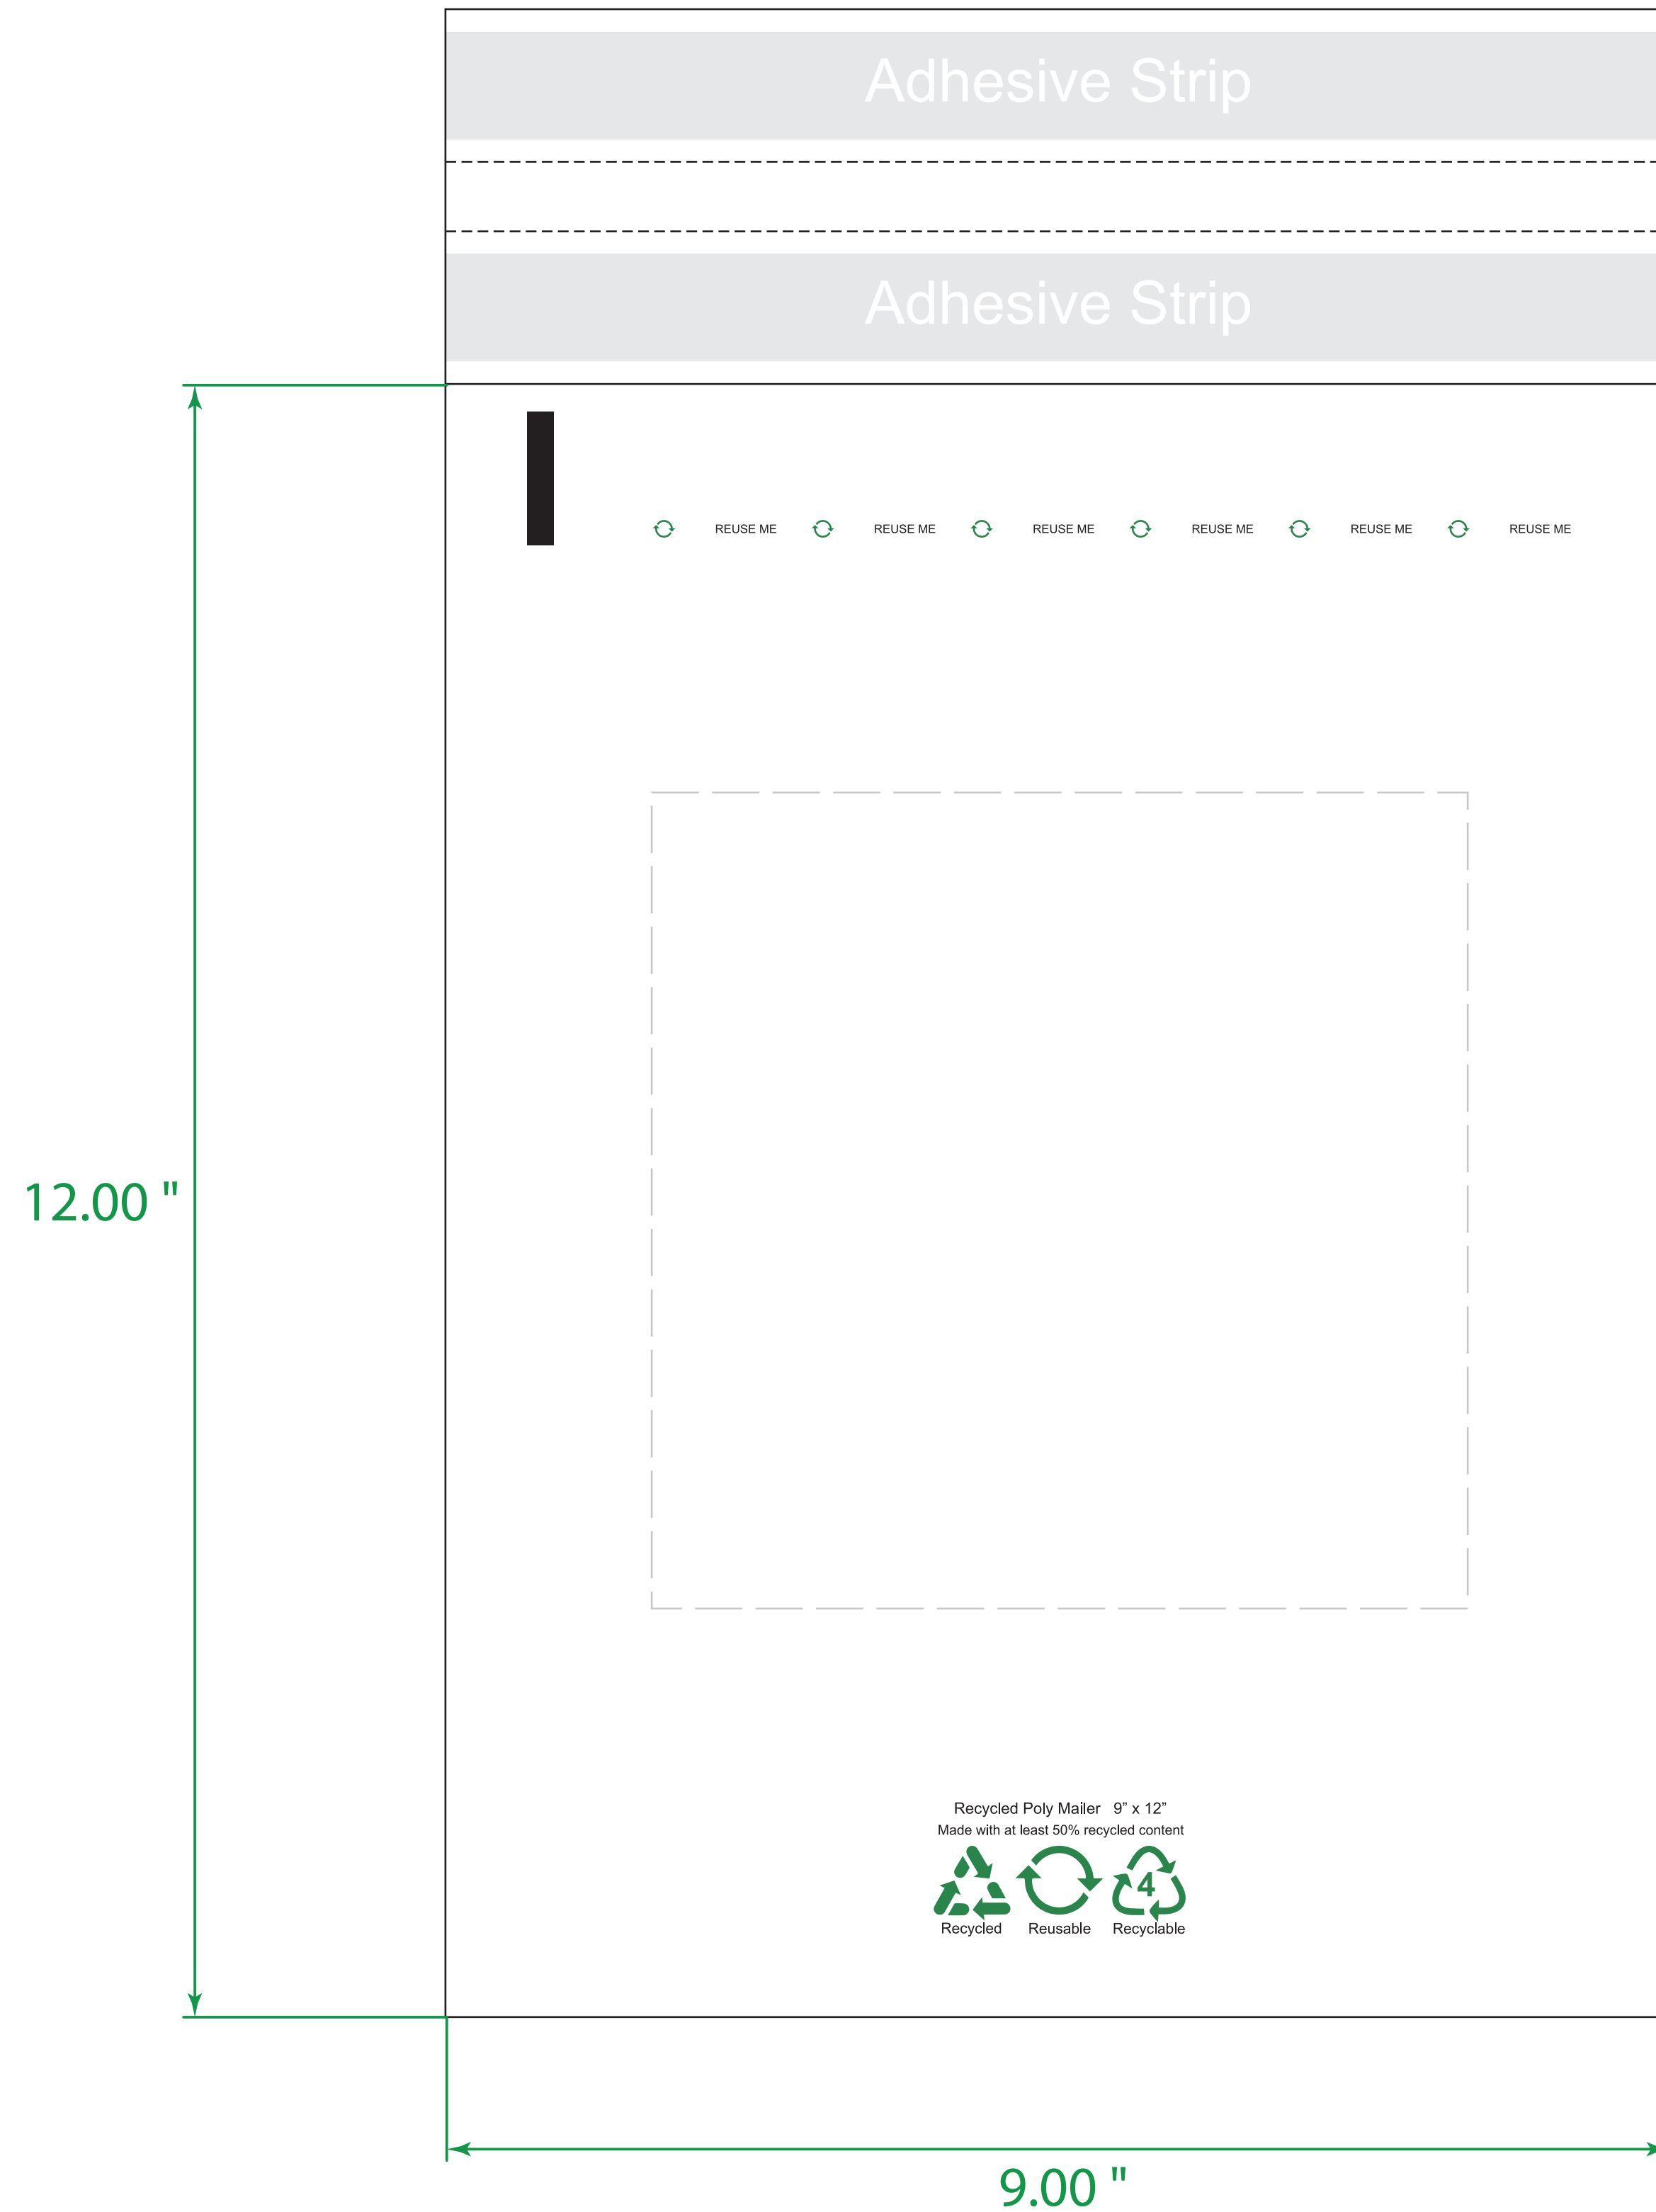

Available Product Colors:

White  
(WHT)

White Poly Mailer - 100% Recycled Content

Item#: 7RPM912\*\*\*

\*\*\* Insert color code

Size: 9(w) x 12(h)

Imprint Area:

Location 1: 6x7

Location 2: 6x6

PO#:

Imprint Size:

Imprint Color:

Product Color:

Location 1

Location 2

*The colors on this page are RGB simulations of Pantone Colors. Actual colors may vary.*