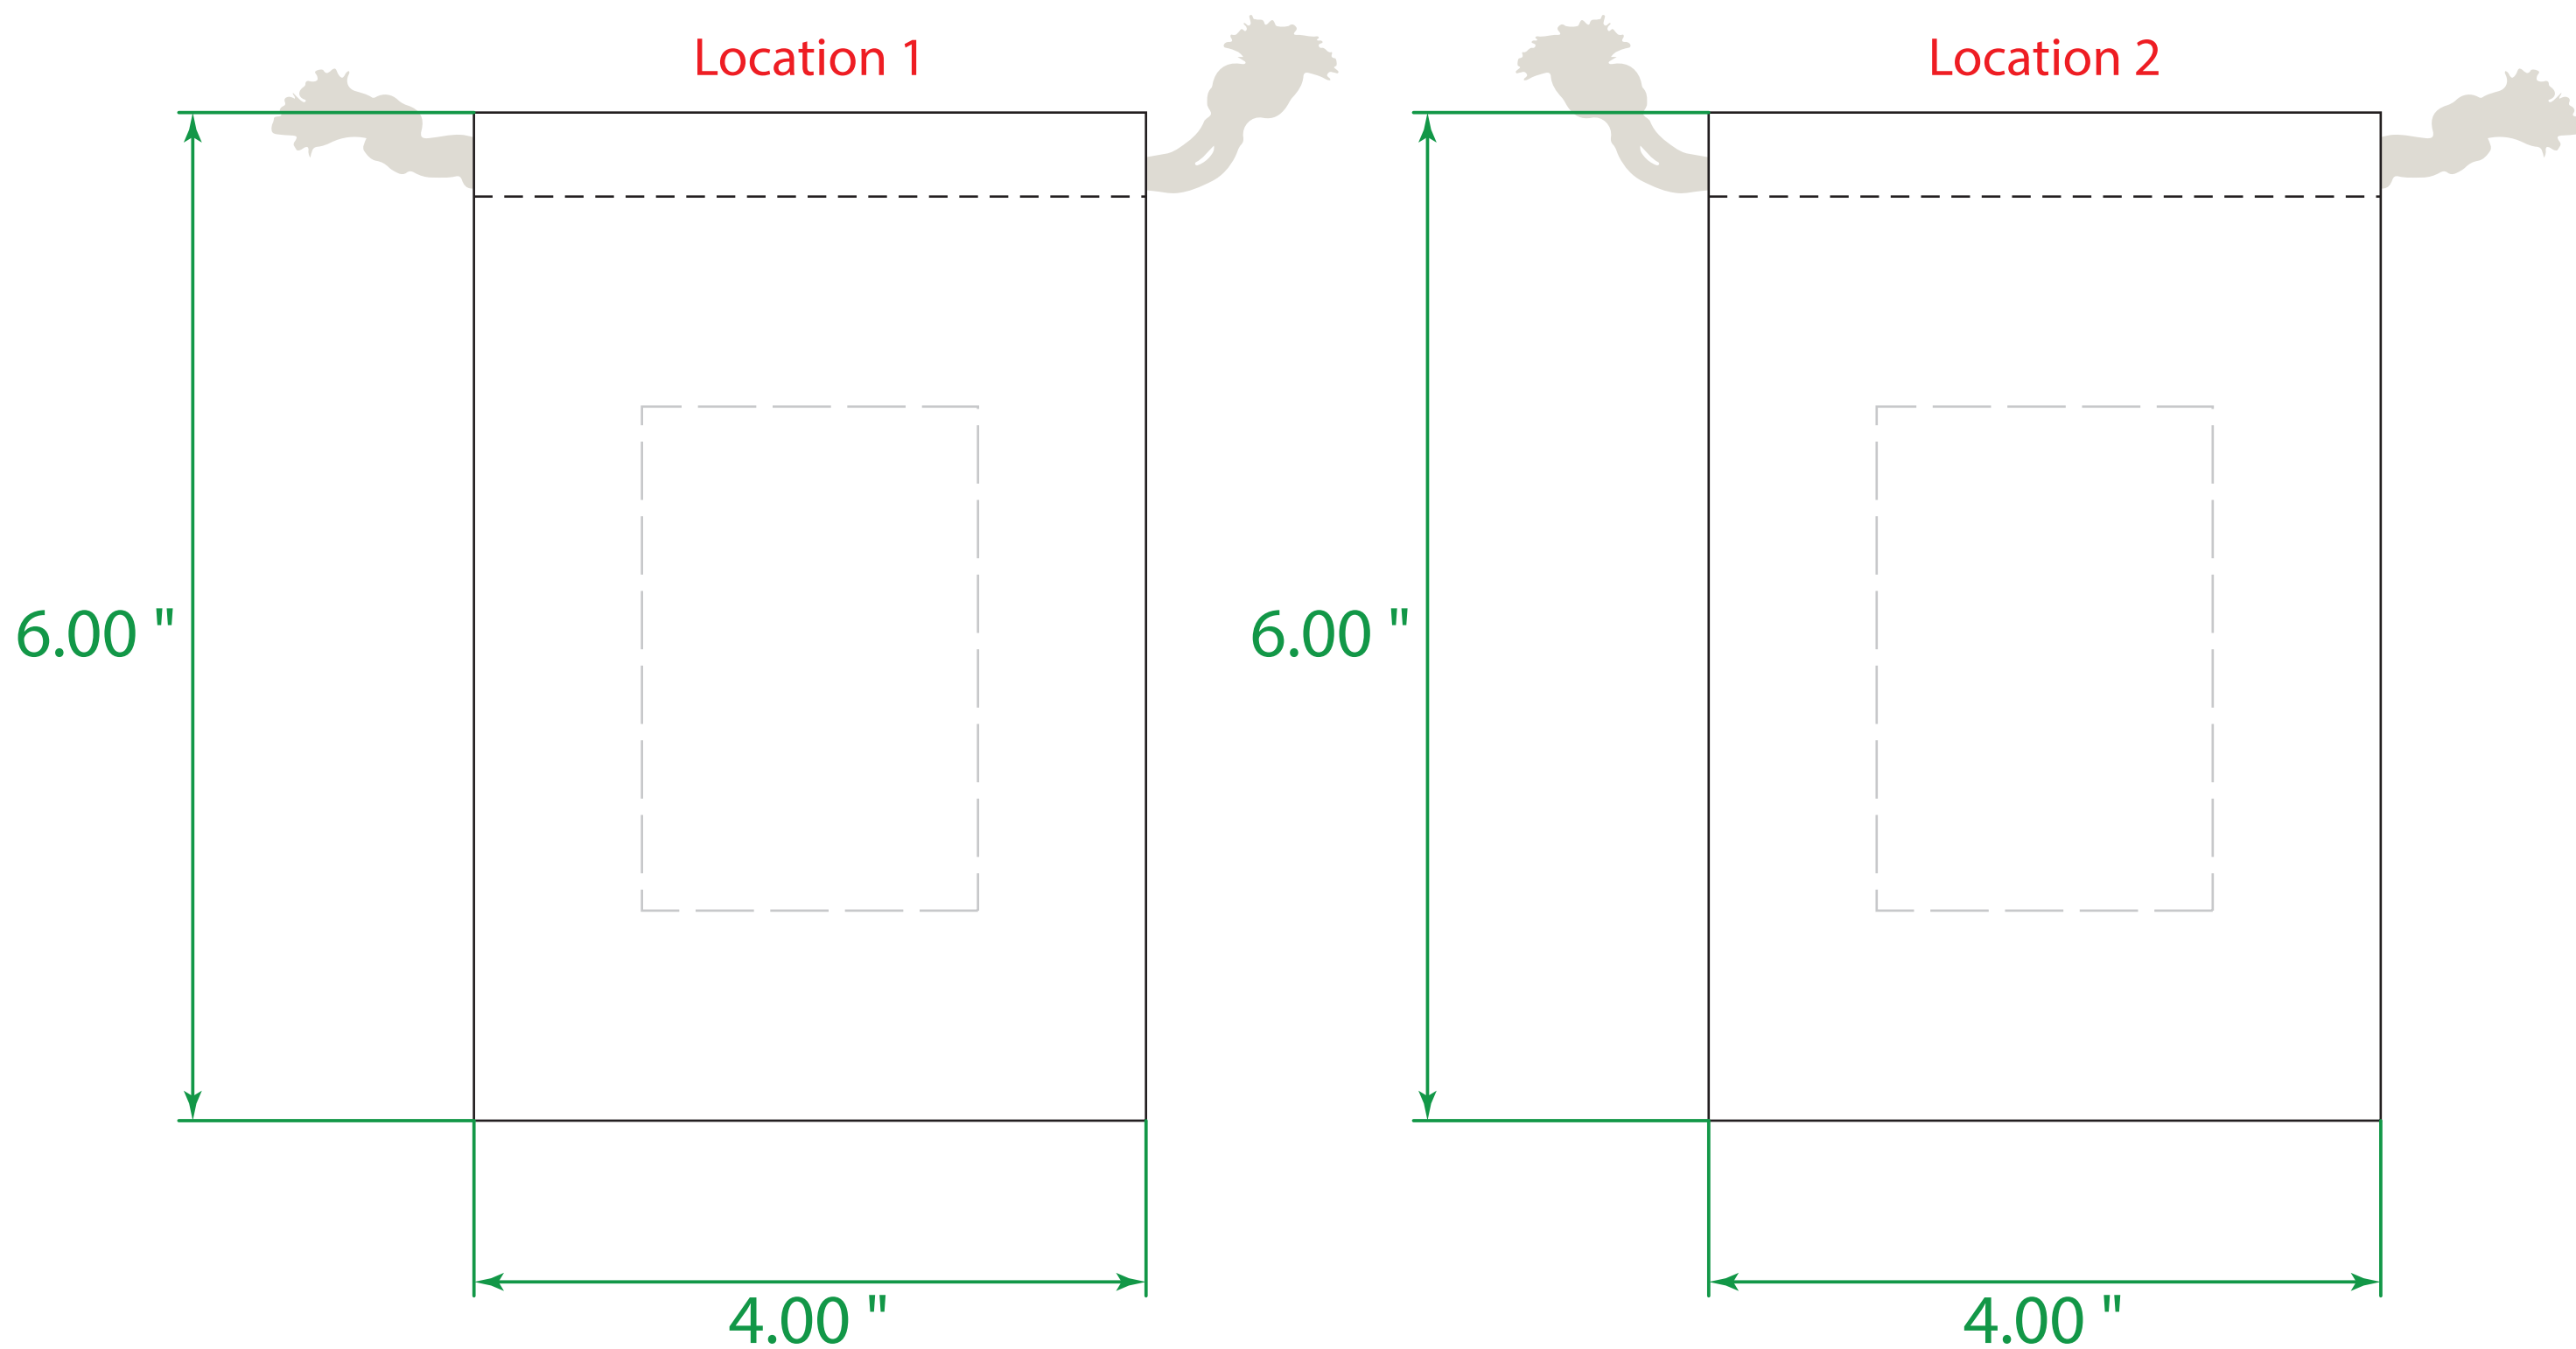

Available Product Colors:

Natural
(NAT)

Cotton Muslin Pouch

Item#: 9CTP0406***

*** Insert color code

Size: 4(w) x 6(h)

Imprint Area: 2x3

PO#:

Imprint Size:

Imprint Color:

Product Color:

Location 1

Location 2

The colors on this page are RGB simulations of Pantone Colors. Actual colors may vary.