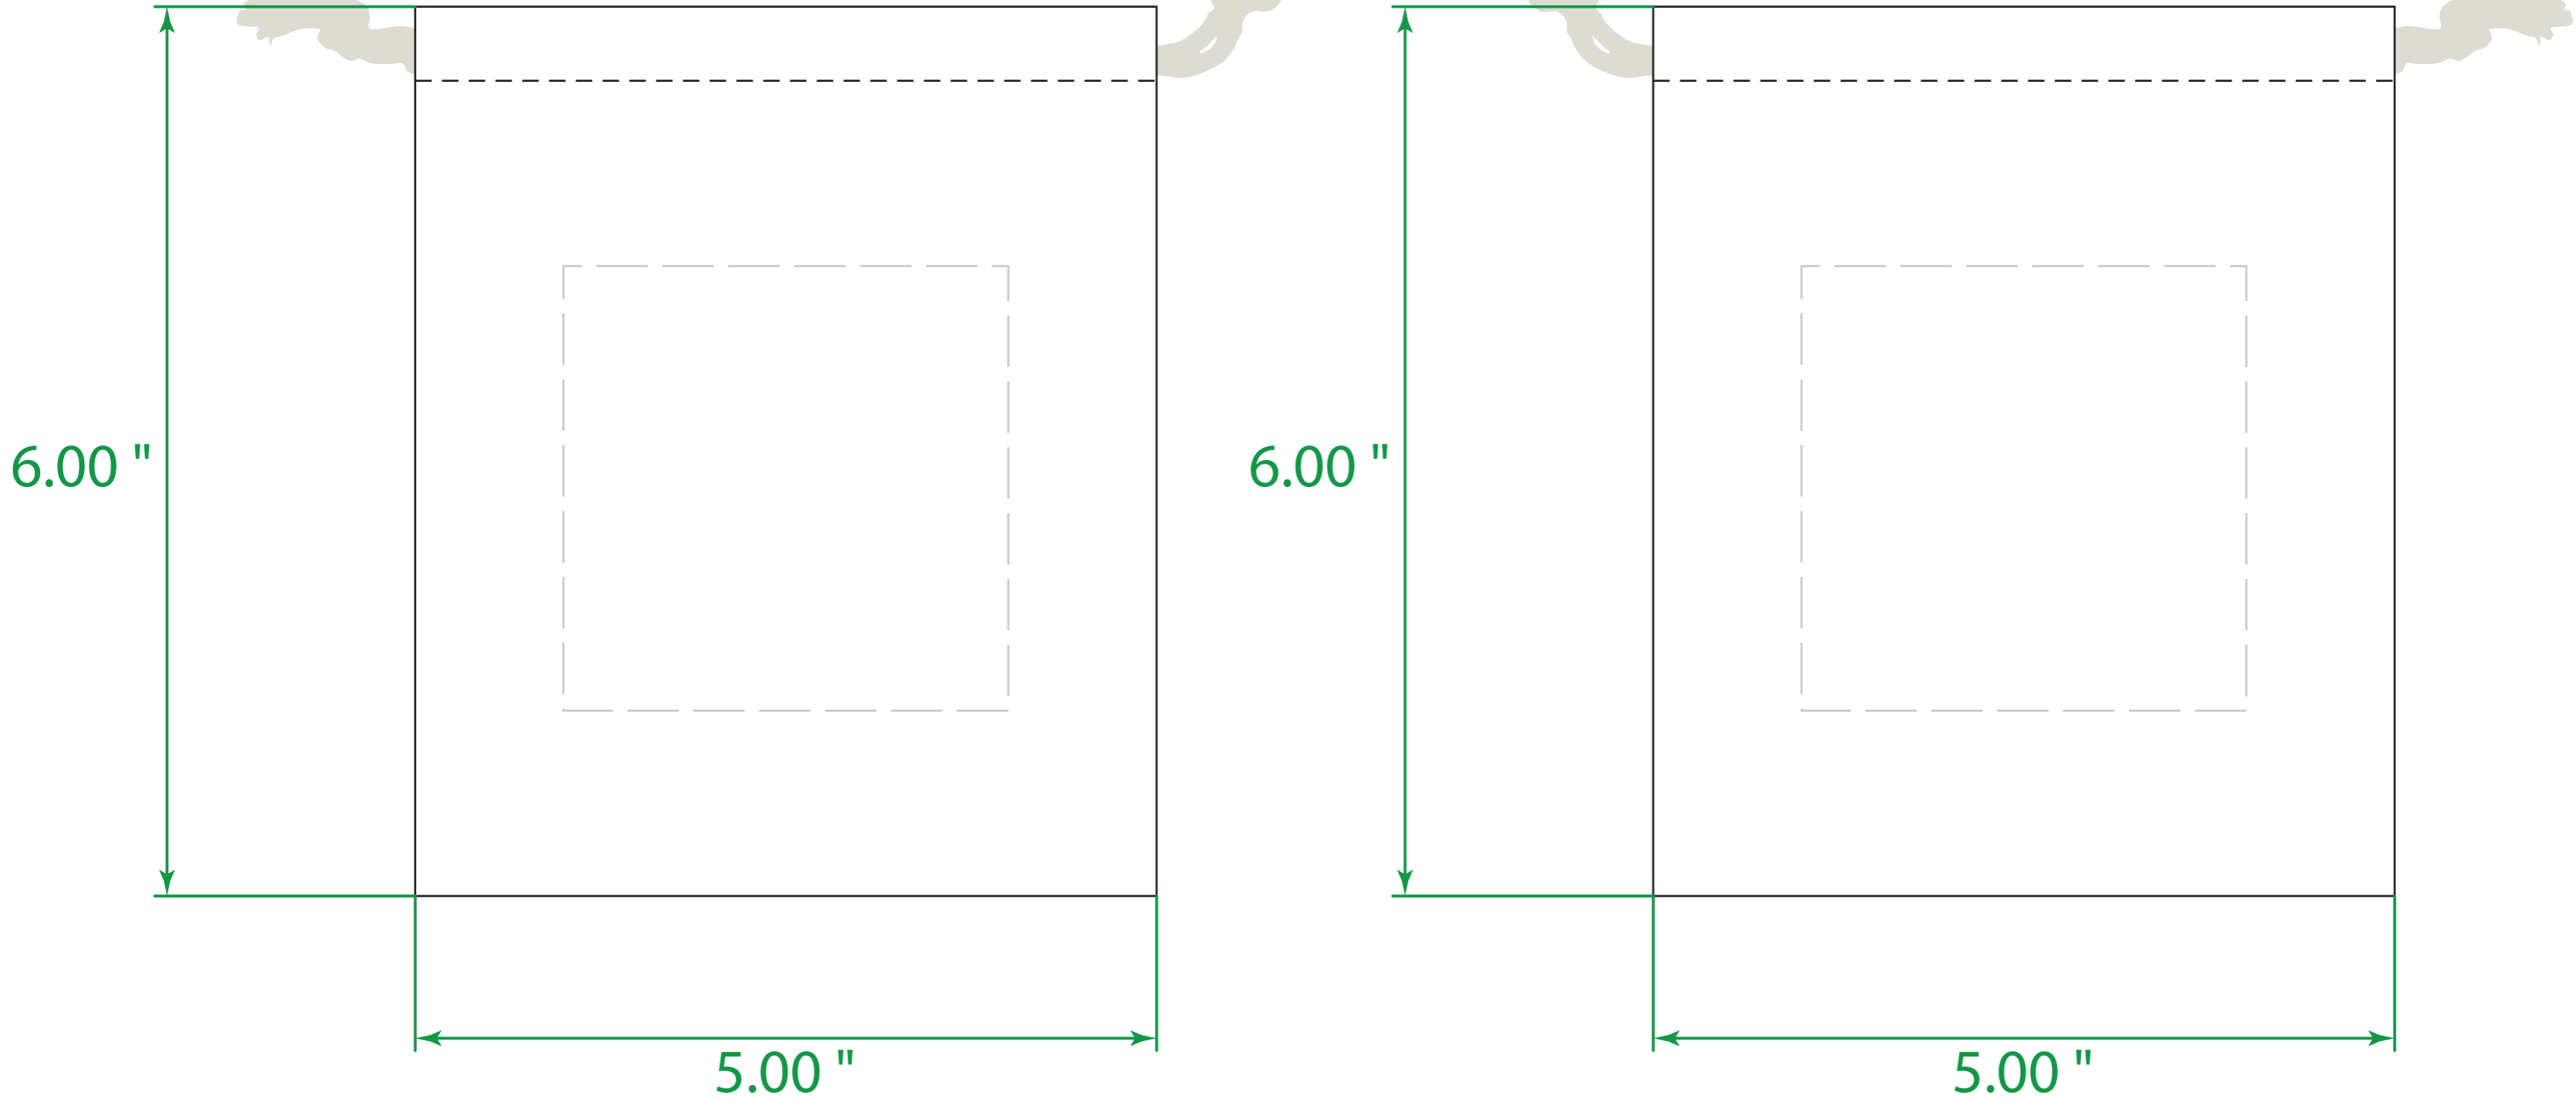

Available Product Colors:

Natural
(NAT)

Cotton Muslin Pouch

Item#: 9CTP0506***

*** Insert color code

Size: 5(w) x 6(h)

Imprint Area: 3x3

PO#:

Imprint Size:

Imprint Color:

Product Color:

Location 1

Location 2

The colors on this page are RGB simulations of Pantone Colors. Actual colors may vary.