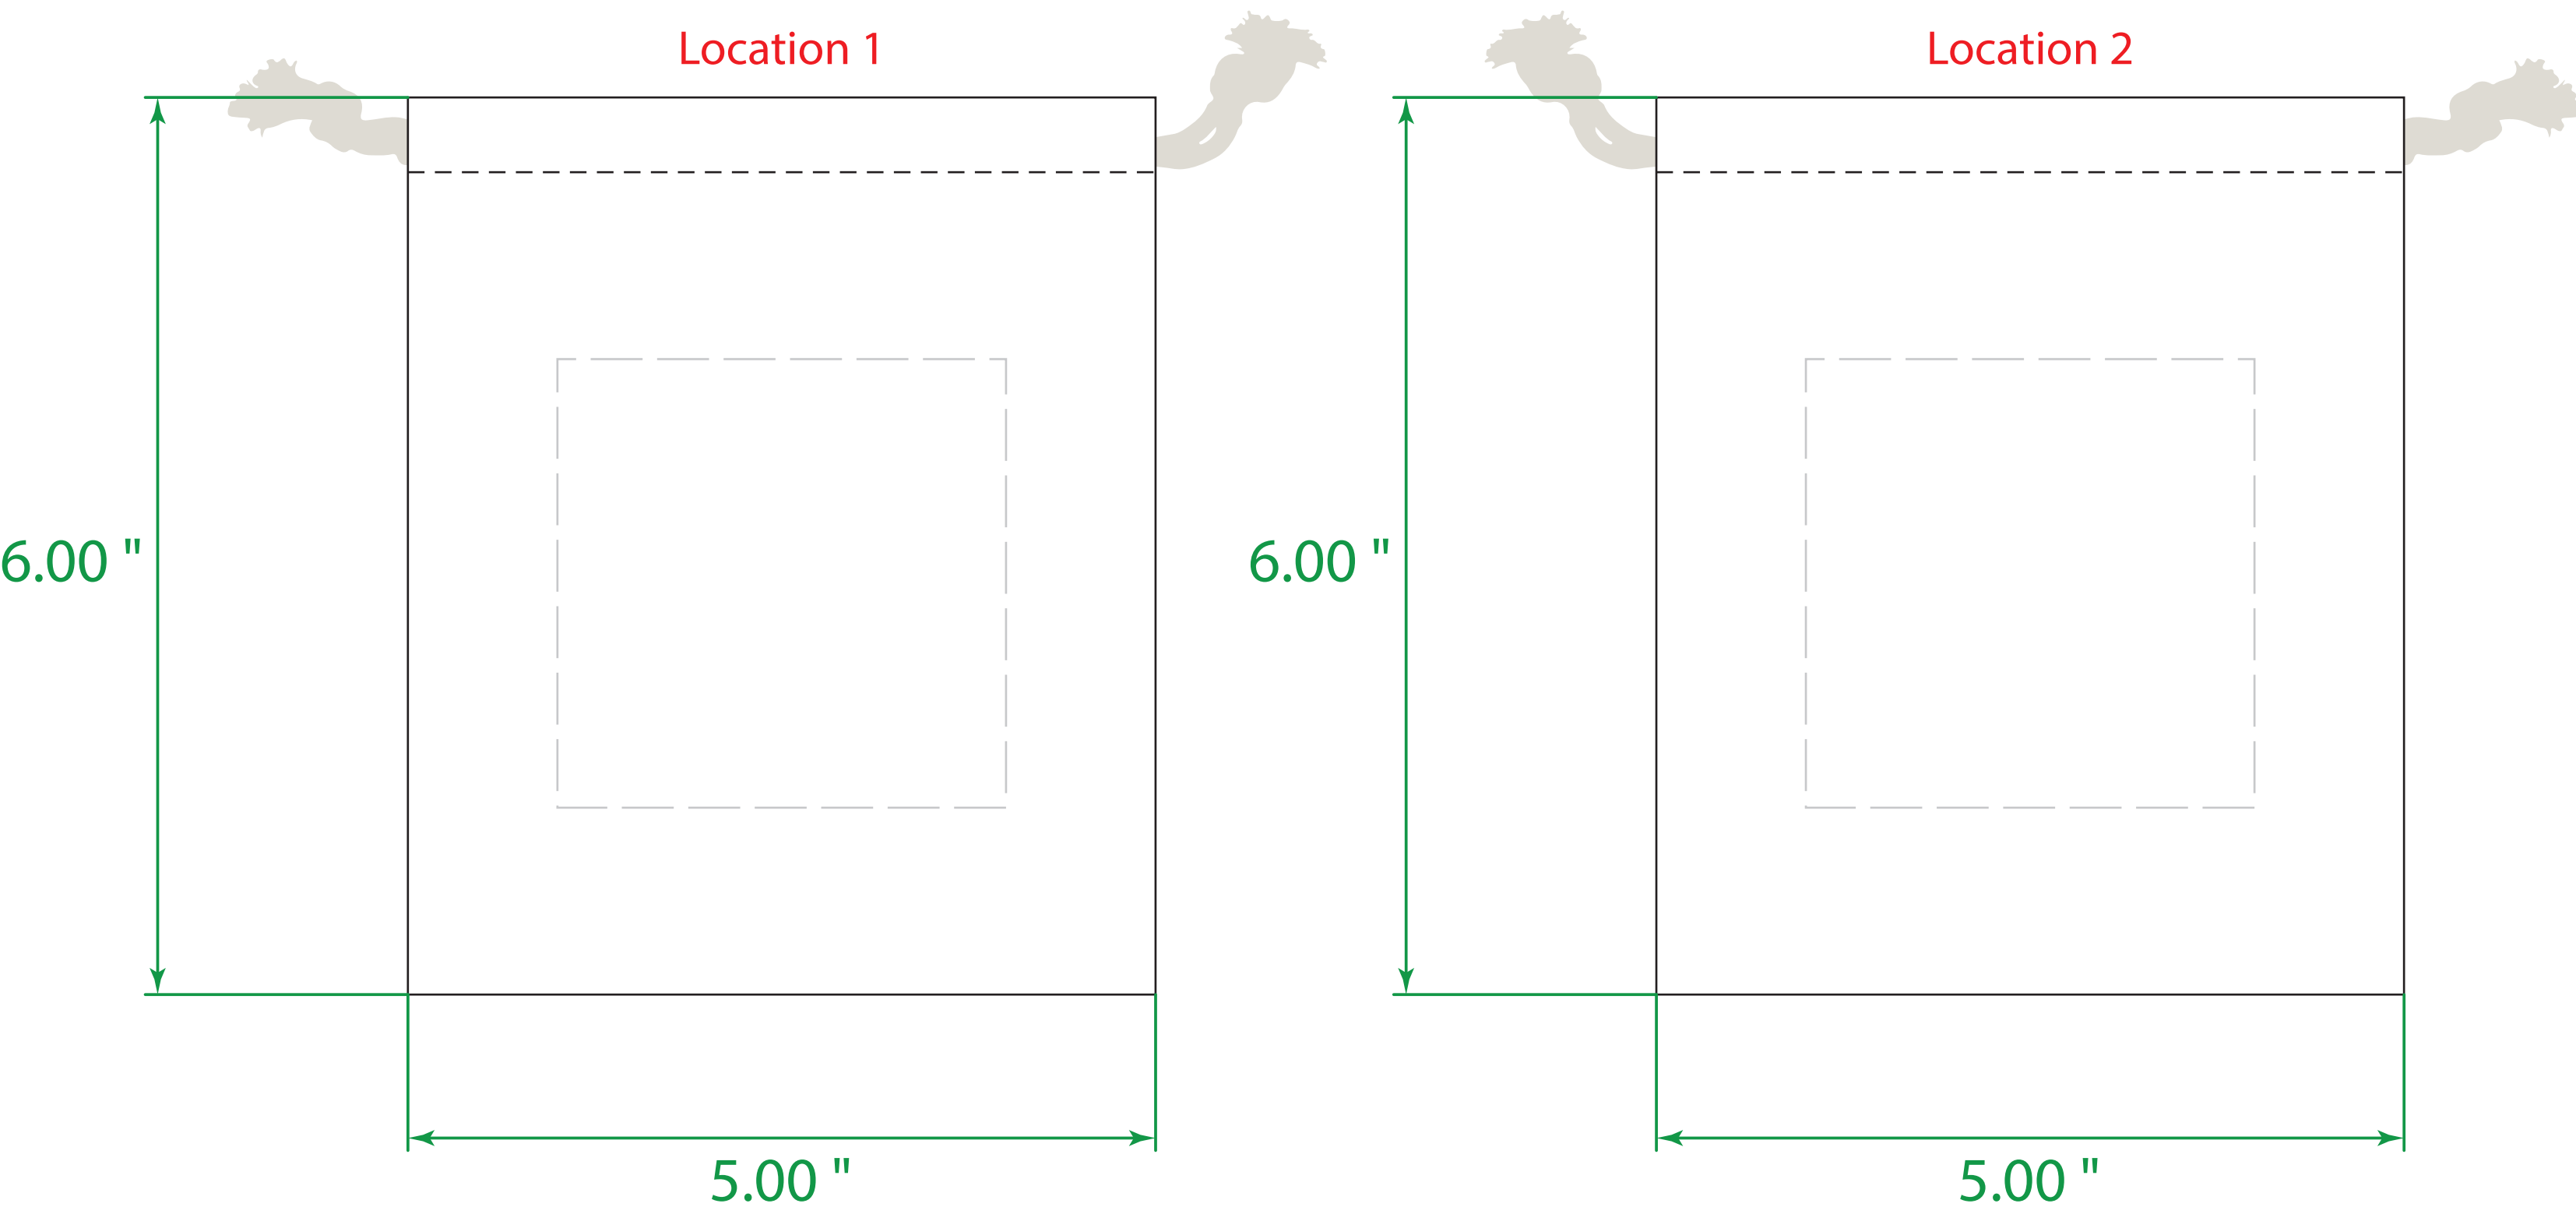

Available Product Colors:

Natural
(NAT)

Cotton Muslin Pouch

Item#: 9CTP0506***

*** Insert color code

Size: 5(w) x 6(h)

Imprint Area: 3x3

PO#:

Imprint Size:

Imprint Color:

Product Color:

Location 1

Location 2

The colors on this page are RGB simulations of Pantone Colors. Actual colors may vary.